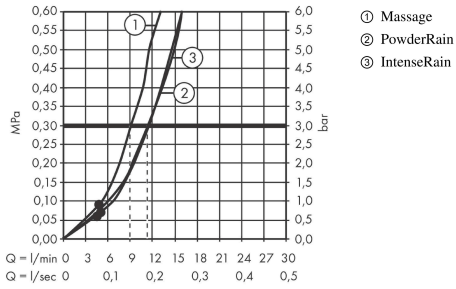

Pulsify Select S

Shower set 105 3jet Relaxation with shower bar 65 cm

Finish: **Matt Black** Article Number: **24160670**

Description

product features

- consists of: hand shower, shower hose, slider, shower bar
- shower head size: 105 mm
- spray type: PowderRain, IntenseRain, Massage spray
- convenient spray selection via Select button
- QuickClean: Limescale deposits can simply be rubbed off with your finger
- maximum flow rate at 3 bar: 11,4 l/min
- minimum flow pressure: 1 bar
- operating pressure: min. 1 bar/max. 6 bar
- height-adjustable slider with locking push-button slider
- slider rotatable on the pipe for left or right operation
- wall supports made of plastic
- profile pipe: round
- pipe length: 669 mm
- shower bar diameter: 22 mm
- drilling distance: 625 mm
- shower hose with conical nut on both ends
- pivot connector prevents hose from tangling
- slider made of plastic/metal

Technology

Design awards

reddot winner 2021

Product image

Scale drawing

Pulsify Select S

Shower set 105 3jet Relaxation with shower bar 65 cm

Finish: **Matt Black** Article Number: **24160670**

Flowchart

The consumption was measured in combination with the appropriate fittings (thermostat/mixer/in-wall valve) to reflect actual application in practice.

Pulsify Select S
Shower set 105 3jet Relaxation with shower bar 65 cm
 Finish: **Matt Black** Article Number: **24160670**