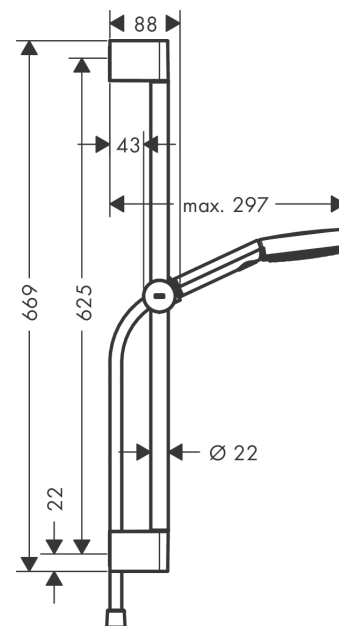

Pulsify Select S

Shower set 105 3jet Relaxation with shower bar 65 cm

Finish: **Matt Black** Article Number: **24160670**

Description

product features

- consists of: hand shower, shower hose, slider, shower bar
- shower head size: 105 mm
- spray type: PowderRain, IntenseRain, Massage spray
- convenient spray selection via Select button
- QuickClean: Limescale deposits can simply be rubbed off with your finger
- maximum flow rate at 3 bar: 11,4 l/min
- minimum flow pressure: 1 bar
- operating pressure: min. 1 bar/max. 6 bar
- height-adjustable slider with locking push-button slider
- slider rotatable on the pipe for left or right operation
- wall supports made of plastic
- profile pipe: round
- pipe length: 669 mm
- shower bar diameter: 22 mm
- drilling distance: 625 mm
- shower hose with conical nut on both ends
- pivot connector prevents hose from tangling
- slider made of plastic/metal

Technology

Design awards

reddot winner 2021

Product image

Scale drawing

Pulsify Select S

Shower set 105 3jet Relaxation with shower bar 65 cm

Finish: **Matt Black** Article Number: **24160670**

Flowchart

The consumption was measured in combination with the appropriate fittings (thermostat/mixer/in-wall valve) to reflect actual application in practice.

Pulsify Select S
Shower set 105 3jet Relaxation with shower bar 65 cm
 Finish: **Matt Black** Article Number: **24160670**

Pos.	Description	Article Number	PC	PU
1	cover	95217670	54	1
2	wall support	95218000	3	1
3	mounting set	96179000	4	1
4	support, assy	93517670	61	1
5	shower hose Isiflex'B 1,60 m	28276670	98	1
6	handshower	24110670	98	1
7	filter	92672000	2	1
8	seal	98058000	1	1
a	tile-matching-disk 7 mm	97450000	98	1