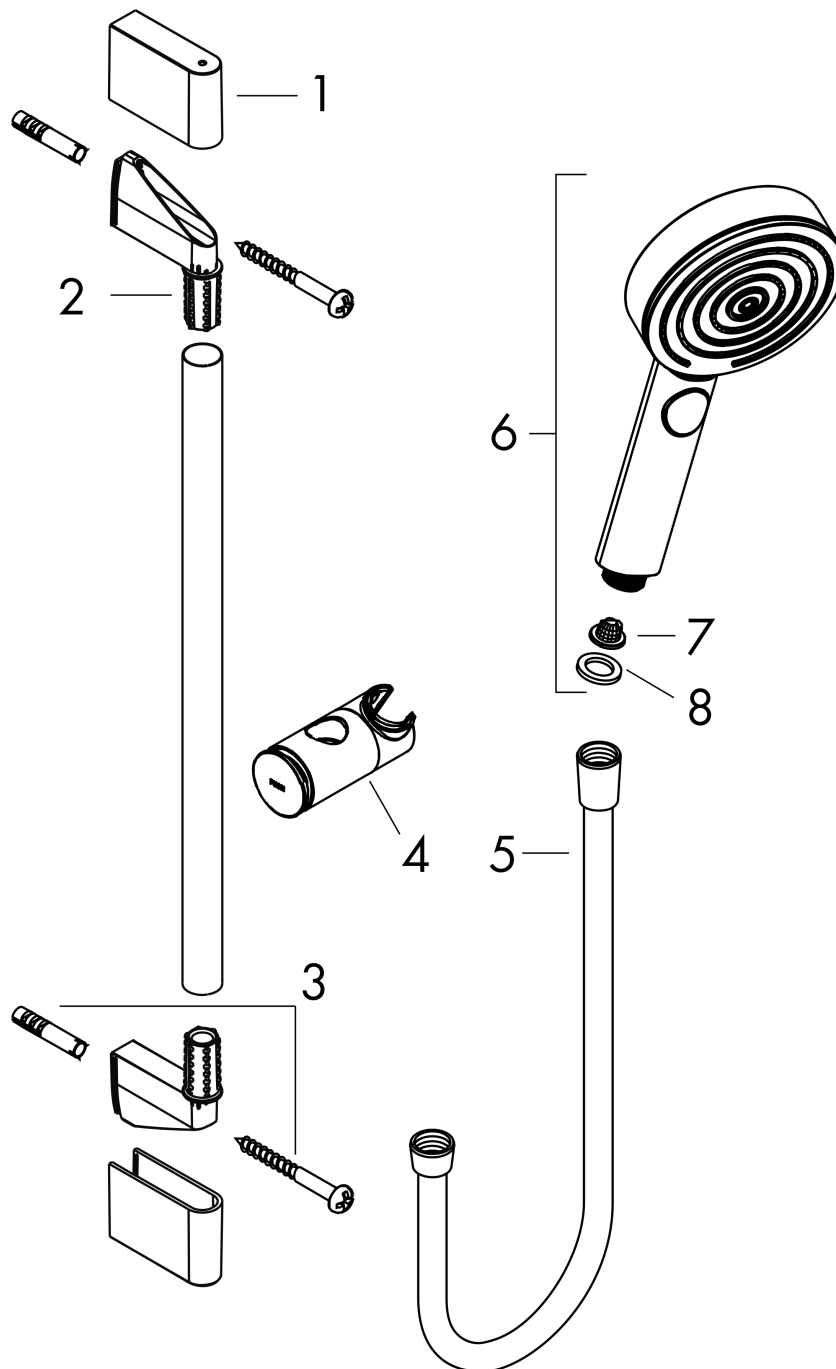

Pulsify Select S

Shower set 105 3jet Relaxation with shower bar 65 cm

Finish: **Matt Black** Article Number: **24160670**

Description

product features

- consists of: hand shower, shower hose, slider, shower bar
- shower head size: 105 mm
- spray type: PowderRain, IntenseRain, Massage spray
- convenient spray selection via Select button
- QuickClean: Limescale deposits can simply be rubbed off with your finger
- maximum flow rate at 3 bar: 11,4 l/min
- minimum flow pressure: 1 bar
- operating pressure: min. 1 bar/max. 6 bar
- height-adjustable slider with locking push-button slider
- slider rotatable on the pipe for left or right operation
- wall supports made of plastic
- profile pipe: round
- pipe length: 669 mm
- shower bar diameter: 22 mm
- drilling distance: 625 mm
- shower hose with conical nut on both ends
- pivot connector prevents hose from tangling
- slider made of plastic/metal

Flowchart

The consumption was measured in combination with the appropriate fittings (thermostat/mixer/in-wall valve) to reflect actual application in practice.

Pulsify Select S
Shower set 105 3jet Relaxation with shower bar 65 cm
 Finish: **Matt Black** Article Number: **24160670**

Exploded Drawing

Year of production: >06/21

Pulsify Select S
Shower set 105 3jet Relaxation with shower bar 65 cm
 Finish: **Matt Black** Article Number: **24160670**

Spare part list

Year of production: >06/21

Pos.	Description	Article Number	PC	PU
1	cover	95217670	54	1
2	wall support	95218000	3	1
3	mounting set	96179000	4	1
4	support, assy	93517670	61	1
5	shower hose Isiflex'B 1,60 m	28276670	98	1
6	handshower	24110670	98	1
7	filter	92672000	2	1
8	seal	98058000	1	1
a	tile-matching-disk 7 mm	97450000	98	1