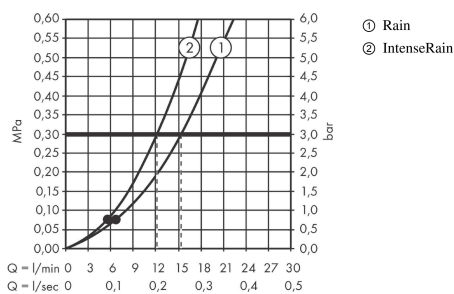

Vernis Blend
Hand shower 100 Vario
 Finish: **Chrome** Article Number: **26270000**

Description

product features

- shower head size: 100 mm
- spray type: Rain, IntenseRain
- spray type adjustment by turning spray disc
- spray disc surface: easy cleanable plastic spray disc
- QuickClean: Limescale deposits can simply be rubbed off with your finger
- maximum flow rate at 3 bar: 15,2 l/min
- function from: 6,8 l/min
- minimum flow pressure: 1 bar
- with internal water conduction
- rinseable filter washer
- connection thread: G 1/2
- suitable for continuous flow water heaters

Technology

Certificates / Sustainability

Product image

Scale drawing

Flowchart

The consumption was measured in combination with the appropriate fittings (thermostat/mixer/ in-wall valve) to reflect actual application in practice.