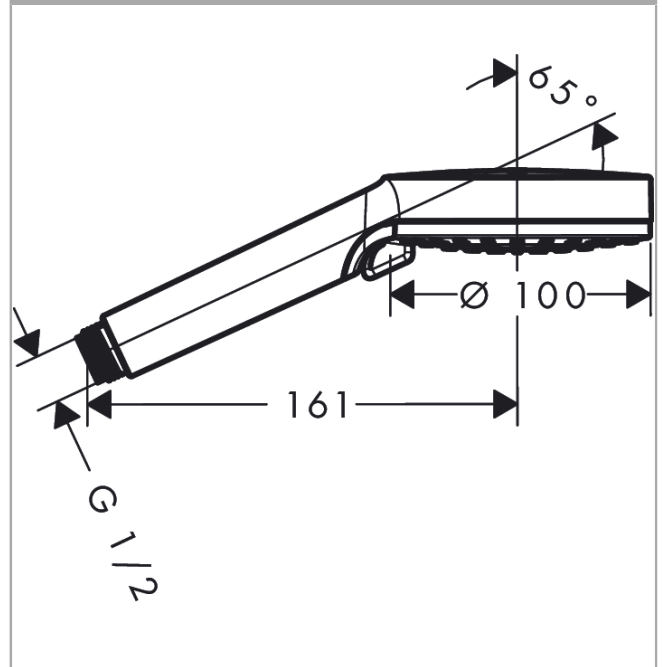

Vernis Blend
Hand shower 100 Vario
 Finish: **Chrome** Article Number: **26270000**

Description

product features

- shower head size: 100 mm
- spray type: Rain, IntenseRain
- spray type adjustment by turning spray disc
- spray disc surface: easy cleanable plastic spray disc
- QuickClean: Limescale deposits can simply be rubbed off with your finger
- maximum flow rate at 3 bar: 15,2 l/min
- function from: 6,8 l/min
- minimum flow pressure: 1 bar
- with internal water conduction
- rinseable filter washer
- connection thread: G 1/2
- suitable for continuous flow water heaters

Technology

Certificates / Sustainability

Product image

Scale drawing

Flowchart

The consumption was measured in combination with the appropriate fittings (thermostat/mixer/ in-wall valve) to reflect actual application in practice.