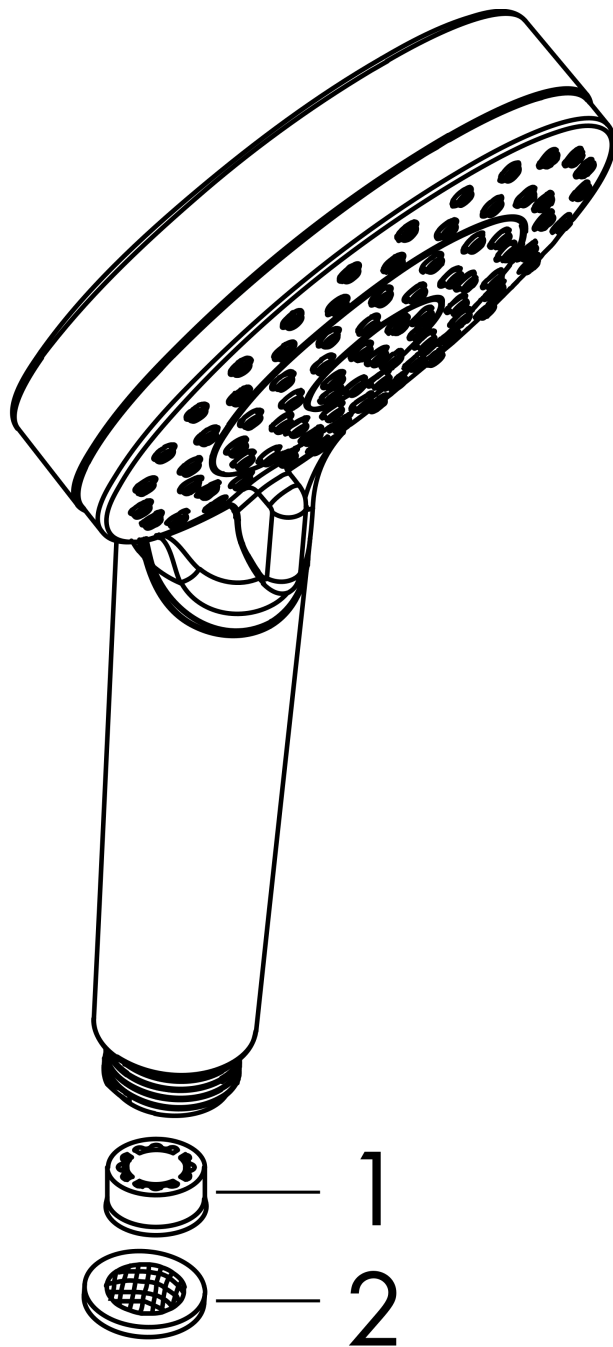

Vernis Blend
Hand shower 100 Vario
 Finish: **Chrome** Article Number: **26270000**

Description

product features

- shower head size: 100 mm
- spray type: Rain, IntenseRain
- spray type adjustment by turning spray disc
- spray disc surface: easy cleanable plastic spray disc
- QuickClean: Limescale deposits can simply be rubbed off with your finger
- maximum flow rate at 3 bar: 15,2 l/min
- function from: 6,8 l/min
- minimum flow pressure: 1 bar
- with internal water conduction
- rinseable filter washer
- connection thread: G 1/2
- suitable for continuous flow water heaters

Technology

Certificates / Sustainability

Product image

Scale drawing

Flowchart

The consumption was measured in combination with the appropriate fittings (thermostat/mixer/ in-wall valve) to reflect actual application in practice.

Vernis Blend
Hand shower 100 Vario
Finish: **Chrome** Article Number: **26270000**

Exploded Drawing

Year of production: >02/21

Vernis Blend
Hand shower 100 Vario
 Finish: **Chrome** Article Number: **26270000**