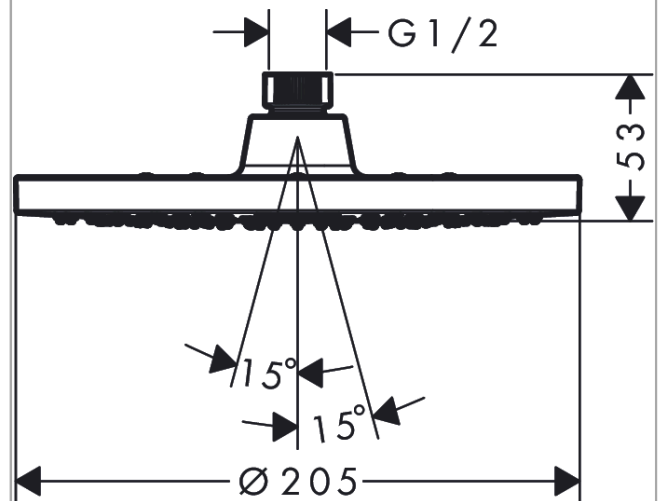

### product features

- shower head size: 205 mm
- spray type: Rain
- function from: 5,2 l/min
- maximum flow rate at 3 bar: 12,4 l/min
- minimum flow pressure: 0,6 bar
- overhead shower angle adjustable
- material spray disc: plastic
- overhead shower removable for cleaning
- installation: ceiling or wall
- connection thread: G ½
- connection dimension: DN15
- suitable for continuous flow water heaters

## Scale drawing