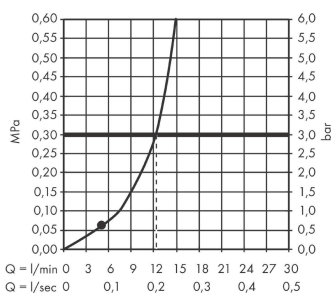

Flowchart

The consumption was measured in combination with the appropriate fittings (thermostat/mixer/in-wall valve) to reflect actual application in practice.