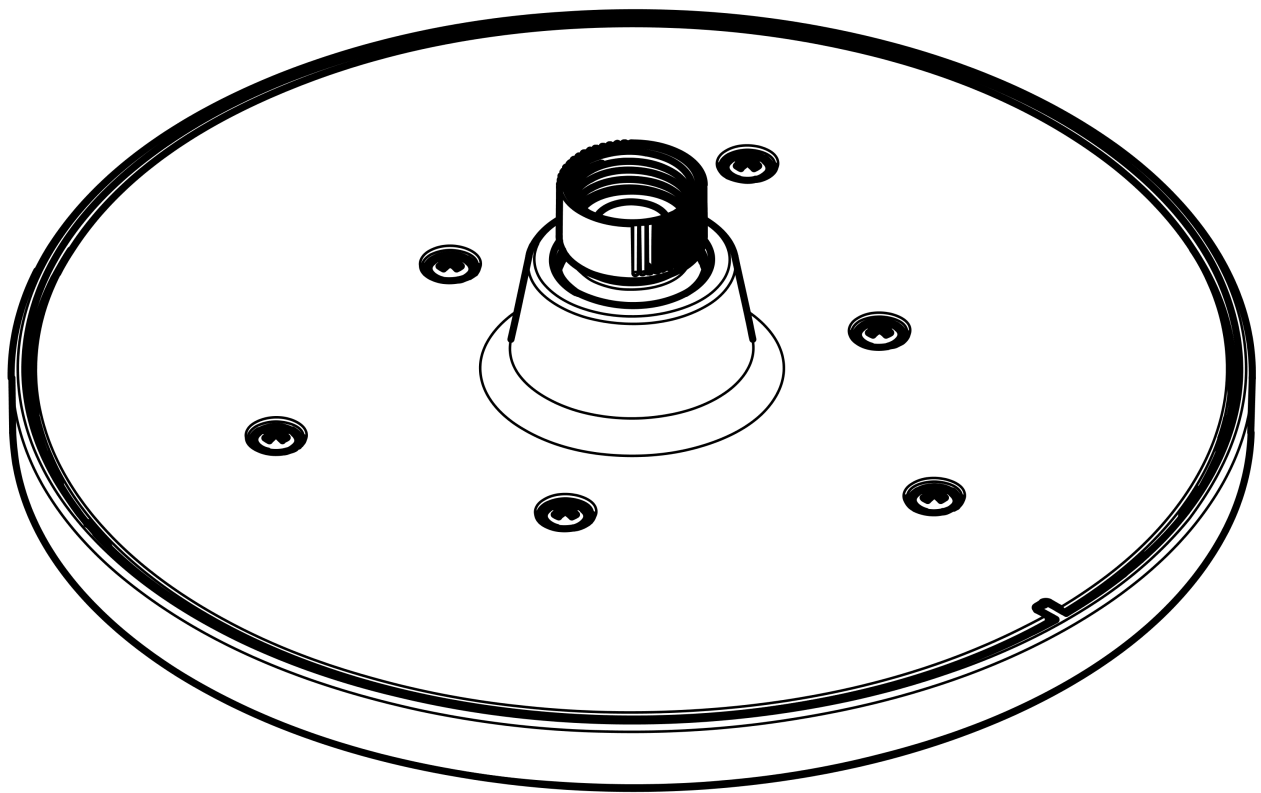

Vernis Blend
Overhead shower 200 1jet
Finish: **Chrome** Article Number: **26271000**

Exploded Drawing

Year of production: >04/21