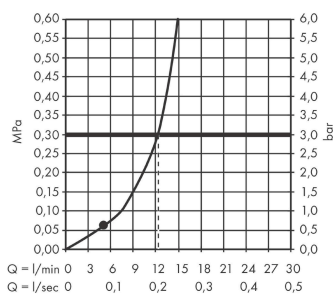

Vernis Shape

Overhead shower 230 1jet

Finish: **Matt Black** Article Number: **26281670**

Description

product features

- shower head size: 230 x 170 mm
- spray type: Rain
- function from: 5,2 l/min
- maximum flow rate at 3 bar: 12,4 l/min
- minimum flow pressure: 0,6 bar
- overhead shower angle adjustable
- material spray disc: plastic
- overhead shower removable for cleaning
- installation: ceiling or wall
- connection thread: G 1/2
- connection dimension: DN15
- suitable for continuous flow water heaters

Technology

Product image

Scale drawing

Flowchart

The consumption was measured in combination with the appropriate fittings (thermostat/mixer/ in-wall valve) to reflect actual application in practice.