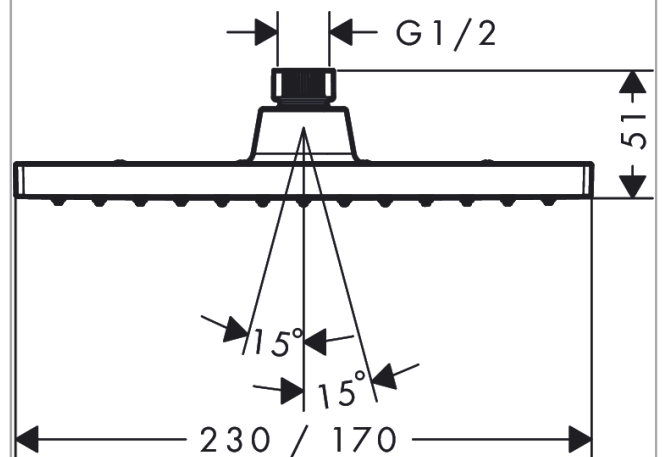

Vernis Shape

Overhead shower 230 1jet

Finish: **Matt Black** Article Number: **26281670**

Description

product features

- shower head size: 230 x 170 mm
- spray type: Rain
- function from: 5,2 l/min
- maximum flow rate at 3 bar: 12,4 l/min
- minimum flow pressure: 0,6 bar
- overhead shower angle adjustable
- material spray disc: plastic
- overhead shower removable for cleaning
- installation: ceiling or wall
- connection thread: G 1/2
- connection dimension: DN15
- suitable for continuous flow water heaters

Technology

Product image

Scale drawing

Flowchart

The consumption was measured in combination with the appropriate fittings (thermostat/mixer/ in-wall valve) to reflect actual application in practice.