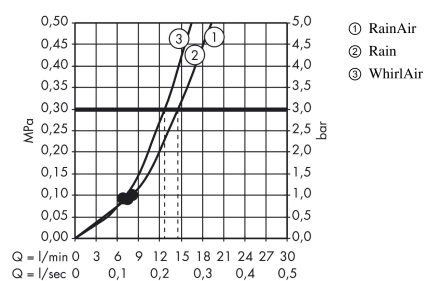

Raindance Select E Hand shower 120 3jet

Finish: **Matt Black** Article Number: **26520670**

Description

product features

- shower head size: 120 mm
- spray type: RainAir, Rain, Whirl
- convenient spray selection via Select button
- spray disc surface: easy cleanable plastic spray disc
- QuickClean: Limescale deposits can simply be rubbed off with your finger
- maximum flow rate at 3 bar: 14,4 l/min
- function from: 8 l/min
- minimum flow pressure: 1 bar
- with internal water conduction
- rinseable filter washer
- connection thread: G 1/2
- suitable for continuous flow water heaters

Technology

Design awards

Product image

Scale drawing

Flowchart

The consumption was measured in combination with the appropriate fittings (thermostat/mixer/in-wall valve) to reflect actual application in practice.