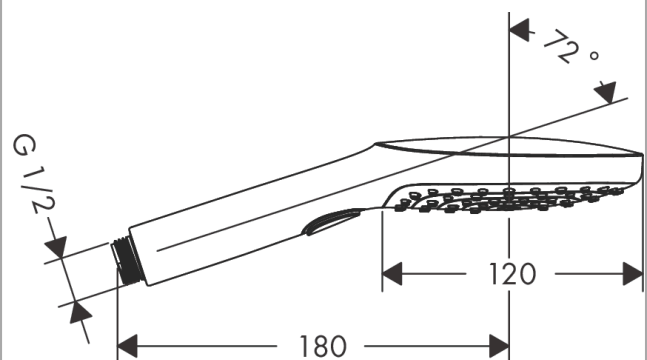

Raindance Select E Hand shower 120 3jet

Finish: **Matt Black** Article Number: **26520670**

Description

product features

- shower head size: 120 mm
- spray type: RainAir, Rain, Whirl
- convenient spray selection via Select button
- spray disc surface: easy cleanable plastic spray disc
- QuickClean: Limescale deposits can simply be rubbed off with your finger
- maximum flow rate at 3 bar: 14,4 l/min
- function from: 8 l/min
- minimum flow pressure: 1 bar
- with internal water conduction
- rinseable filter washer
- connection thread: G 1/2
- suitable for continuous flow water heaters

Technology

Design awards

Product image

Scale drawing

Flowchart

The consumption was measured in combination with the appropriate fittings (thermostat/mixer/in-wall valve) to reflect actual application in practice.