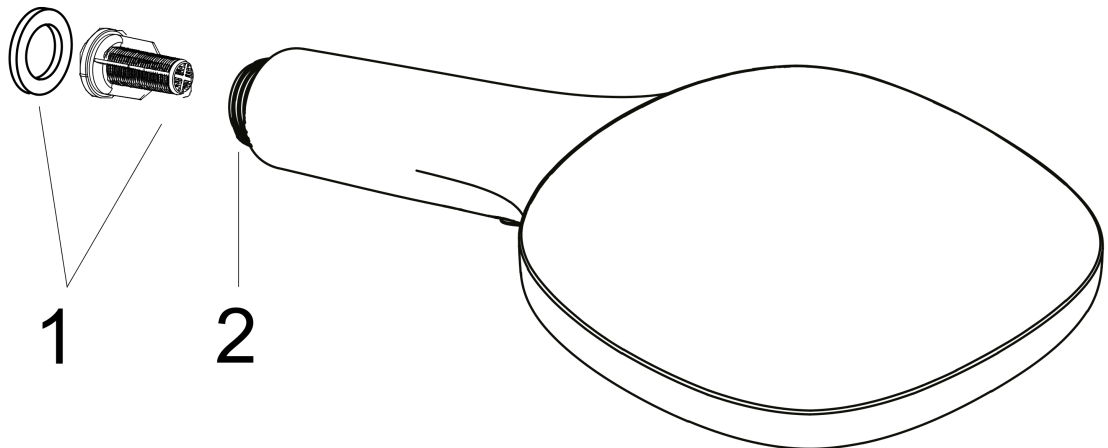

Raindance Select E Hand shower 120 3jet

Finish: **Matt Black** Article Number: **26520670**

Description

product features

- shower head size: 120 mm
- spray type: RainAir, Rain, Whirl
- convenient spray selection via Select button
- spray disc surface: easy cleanable plastic spray disc
- QuickClean: Limescale deposits can simply be rubbed off with your finger
- maximum flow rate at 3 bar: 14,4 l/min
- function from: 8 l/min
- minimum flow pressure: 1 bar
- with internal water conduction
- rinseable filter washer
- connection thread: G 1/2
- suitable for continuous flow water heaters

Technology

Design awards

Product image

Scale drawing

Flowchart

The consumption was measured in combination with the appropriate fittings (thermostat/mixer/in-wall valve) to reflect actual application in practice.

Raindance Select E
Hand shower 120 3jet

Finish: **Matt Black** Article Number: **26520670**

Exploded Drawing

Year of production: >08/19

Raindance Select E
Hand shower 120 3jet

Finish: **Matt Black** Article Number: **26520670**