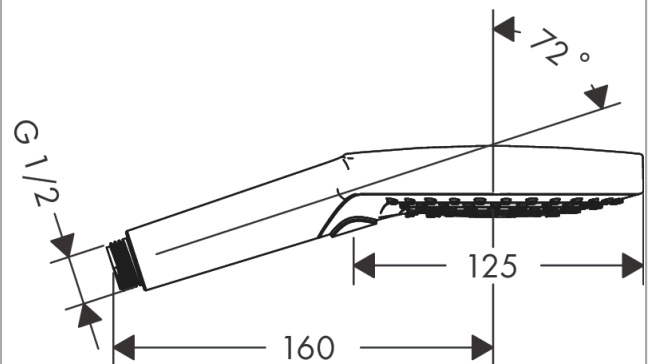

Scale drawing