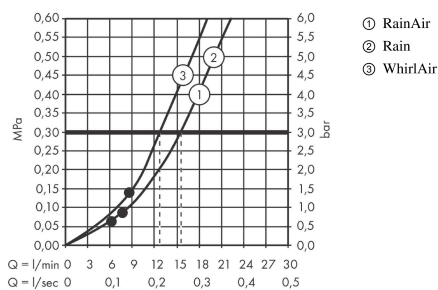

Flowchart

The consumption was measured in combination with the appropriate fittings (thermostat/mixer/in-wall valve) to reflect actual application in practice.