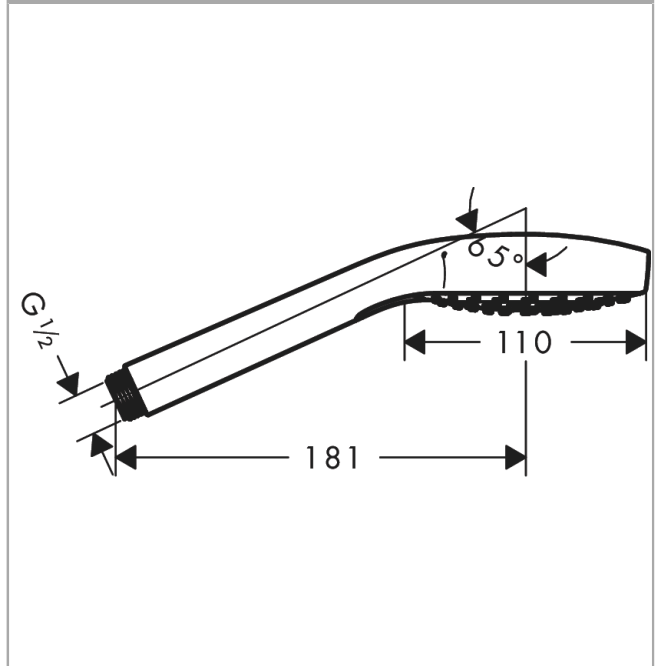

Croma Select S
Hand shower 110 Vario EcoSmart
 Finish: **White/Chrome** Article Number: **26803400**

Description

product features

- shower head size: 110 mm
- spray type: Rain, TurboRain, IntenseRain
- convenient spray selection via Select button
- spray disc surface: easy cleanable plastic spray disc, white
- QuickClean: Limescale deposits can simply be rubbed off with your finger
- maximum flow rate at 3 bar: 9 l/min
- minimum flow pressure: 1,4 bar
- with internal water conduction
- rinseable filter washer
- connection thread: G 1/2
- suitable for continuous flow water heaters

Technology

Certificates / Sustainability

Product image

Scale drawing

Flowchart

The consumption was measured in combination with the appropriate fittings (thermostat/mixer/in-wall valve) to reflect actual application in practice.

Croma Select S
Hand shower 110 Vario EcoSmart
Finish: **White/Chrome** Article Number: **26803400**

Exploded Drawing

Year of production: >07/15

Croma Select S
Hand shower 110 Vario EcoSmart
 Finish: **White/Chrome** Article Number: **26803400**