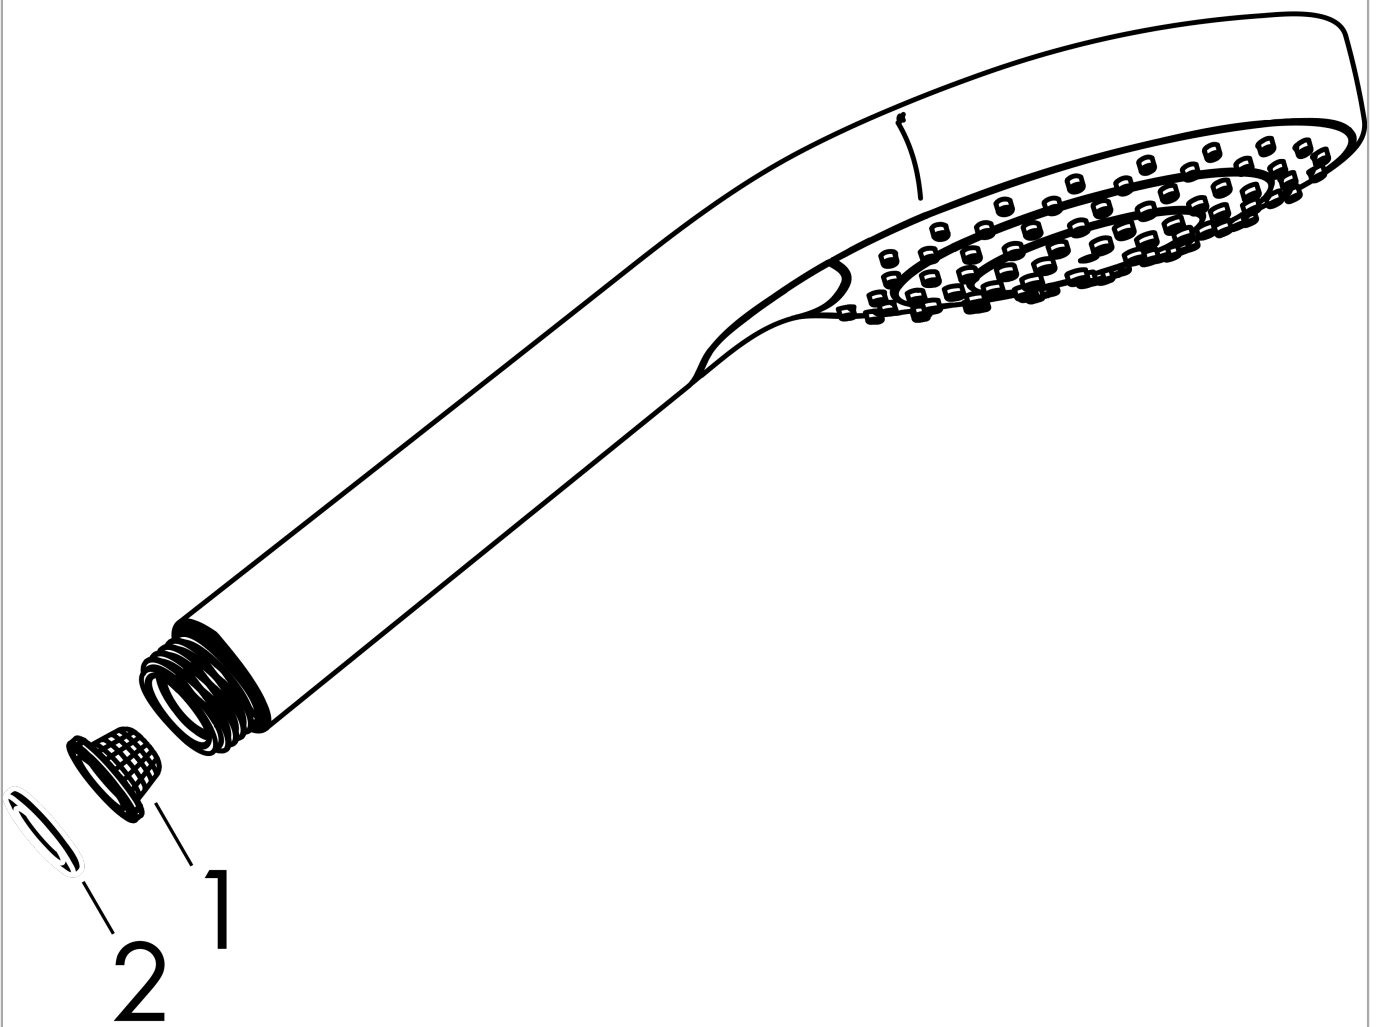

Croma Select S
Hand shower 110 Vario EcoSmart
 Finish: **White/Chrome** Article Number: **26803400**

Description

product features

- shower head size: 110 mm
- spray type: Rain, TurboRain, IntenseRain
- convenient spray selection via Select button
- spray disc surface: easy cleanable plastic spray disc, white
- QuickClean: Limescale deposits can simply be rubbed off with your finger
- maximum flow rate at 3 bar: 9 l/min
- minimum flow pressure: 1,4 bar
- with internal water conduction
- rinseable filter washer
- connection thread: G 1/2
- suitable for continuous flow water heaters

Technology

Certificates / Sustainability

Product image

Scale drawing

Flowchart

The consumption was measured in combination with the appropriate fittings (thermostat/mixer/in-wall valve) to reflect actual application in practice.

Croma Select S
Hand shower 110 Vario EcoSmart
Finish: **White/Chrome** Article Number: **26803400**

Exploded Drawing

Year of production: >07/15

Croma Select S
Hand shower 110 Vario EcoSmart
 Finish: **White/Chrome** Article Number: **26803400**