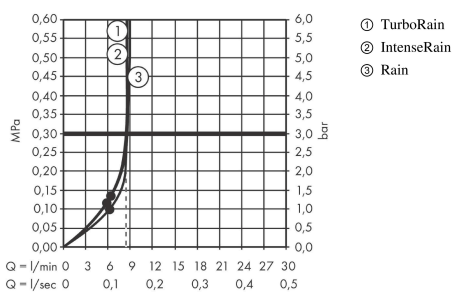

Croma Select S
Hand shower 110 Vario EcoSmart
 Finish: **White/Chrome** Article Number: **26803400**

Description

product features

- shower head size: 110 mm
- spray type: Rain, TurboRain, IntenseRain
- convenient spray selection via Select button
- spray disc surface: easy cleanable plastic spray disc, white
- QuickClean: Limescale deposits can simply be rubbed off with your finger
- maximum flow rate at 3 bar: 9 l/min
- minimum flow pressure: 1,4 bar
- with internal water conduction
- rinseable filter washer
- connection thread: G 1/2
- suitable for continuous flow water heaters

Technology

Certificates / Sustainability

Product image

Scale drawing

Flowchart

The consumption was measured in combination with the appropriate fittings (thermostat/mixer/in-wall valve) to reflect actual application in practice.