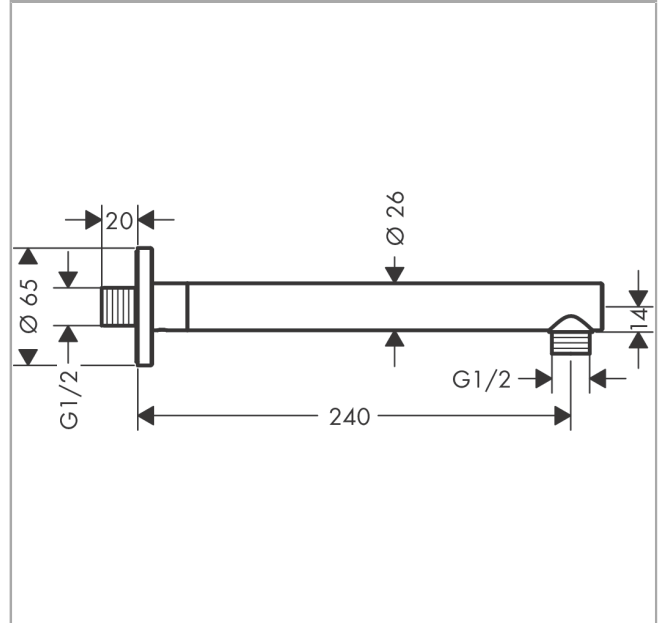

Vernis Blend
Shower arm 24 cm
 Finish: **Chrome** Article Number: **27809000**

Description

product features

- length: 240 mm
- shaft diameter: 26 mm
- installation type: exposed installation
- material: brass
- connection type: G 1/2
- version: 90° angle

Product image

Scale drawing

Vernis Blend
 Shower arm 24 cm
 Finish: Chrome Article Number: 27809000

Exploded Drawing

Year of production: >01/21

Vernis Blend
Shower arm 24 cm
 Finish: **Chrome** Article Number: **27809000**

Spare part list

Year of production: >01/21

Pos.	Description	Article Number	PC	PU
1	hollow set screw M5x5	98446000	1	1
2	O-Ring 22x2	98185000	1	1
3	O-ring 13x2	98128000	1	1
4	connecting thread G½	93726000	6	1