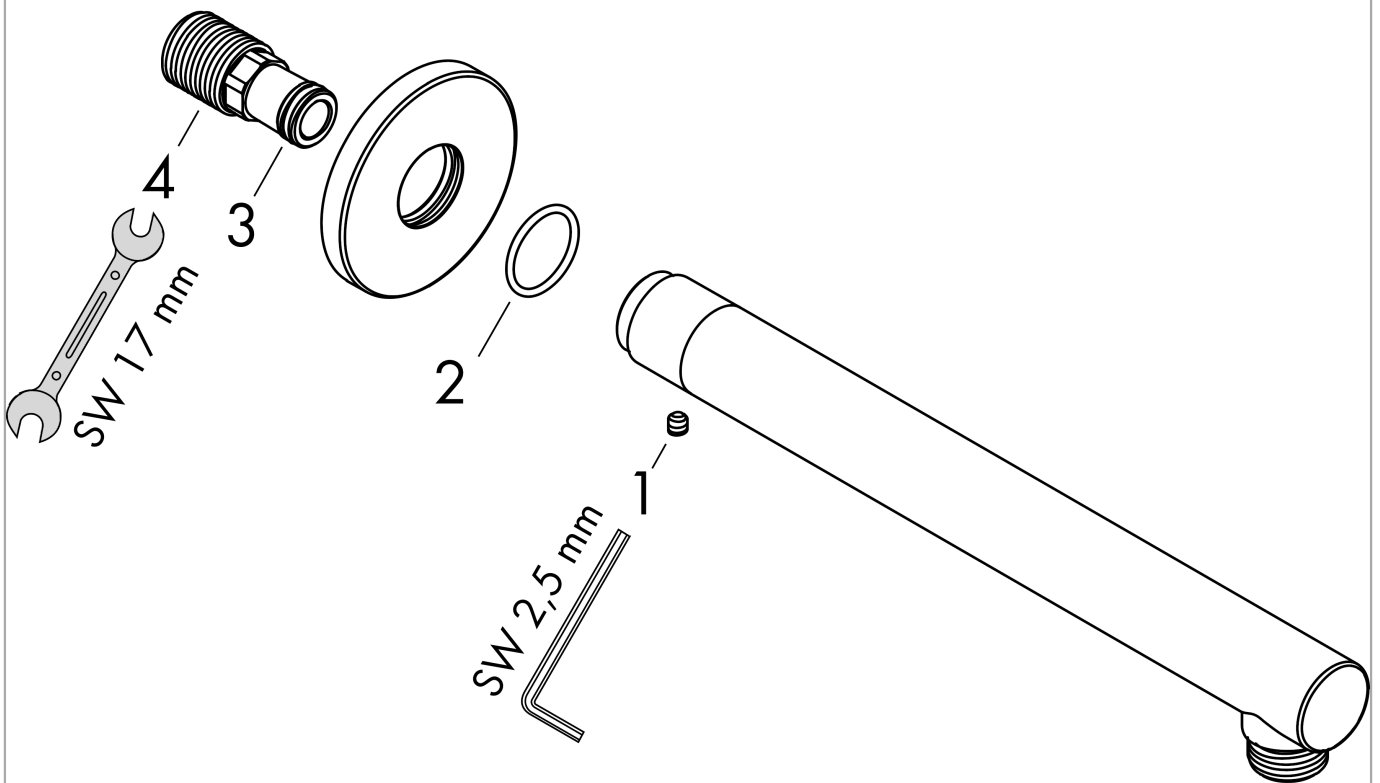

Vernis Blend
Shower arm 24 cm
 Finish: **Chrome** Article Number: **27809000**

Description

product features

- length: 240 mm
- shaft diameter: 26 mm
- installation type: exposed installation
- material: brass
- connection type: G 1/2
- version: 90° angle

Product image

Scale drawing

Vernis Blend
 Shower arm 24 cm
 Finish: Chrome Article Number: 27809000

Exploded Drawing

Year of production: >01/21

Vernis Blend
Shower arm 24 cm
 Finish: **Chrome** Article Number: **27809000**

Spare part list

Year of production: >01/21

Pos.	Description	Article Number	PC	PU
1	hollow set screw M5x5	98446000	1	1
2	O-Ring 22x2	98185000	1	1
3	O-ring 13x2	98128000	1	1
4	connecting thread G½	93726000	6	1