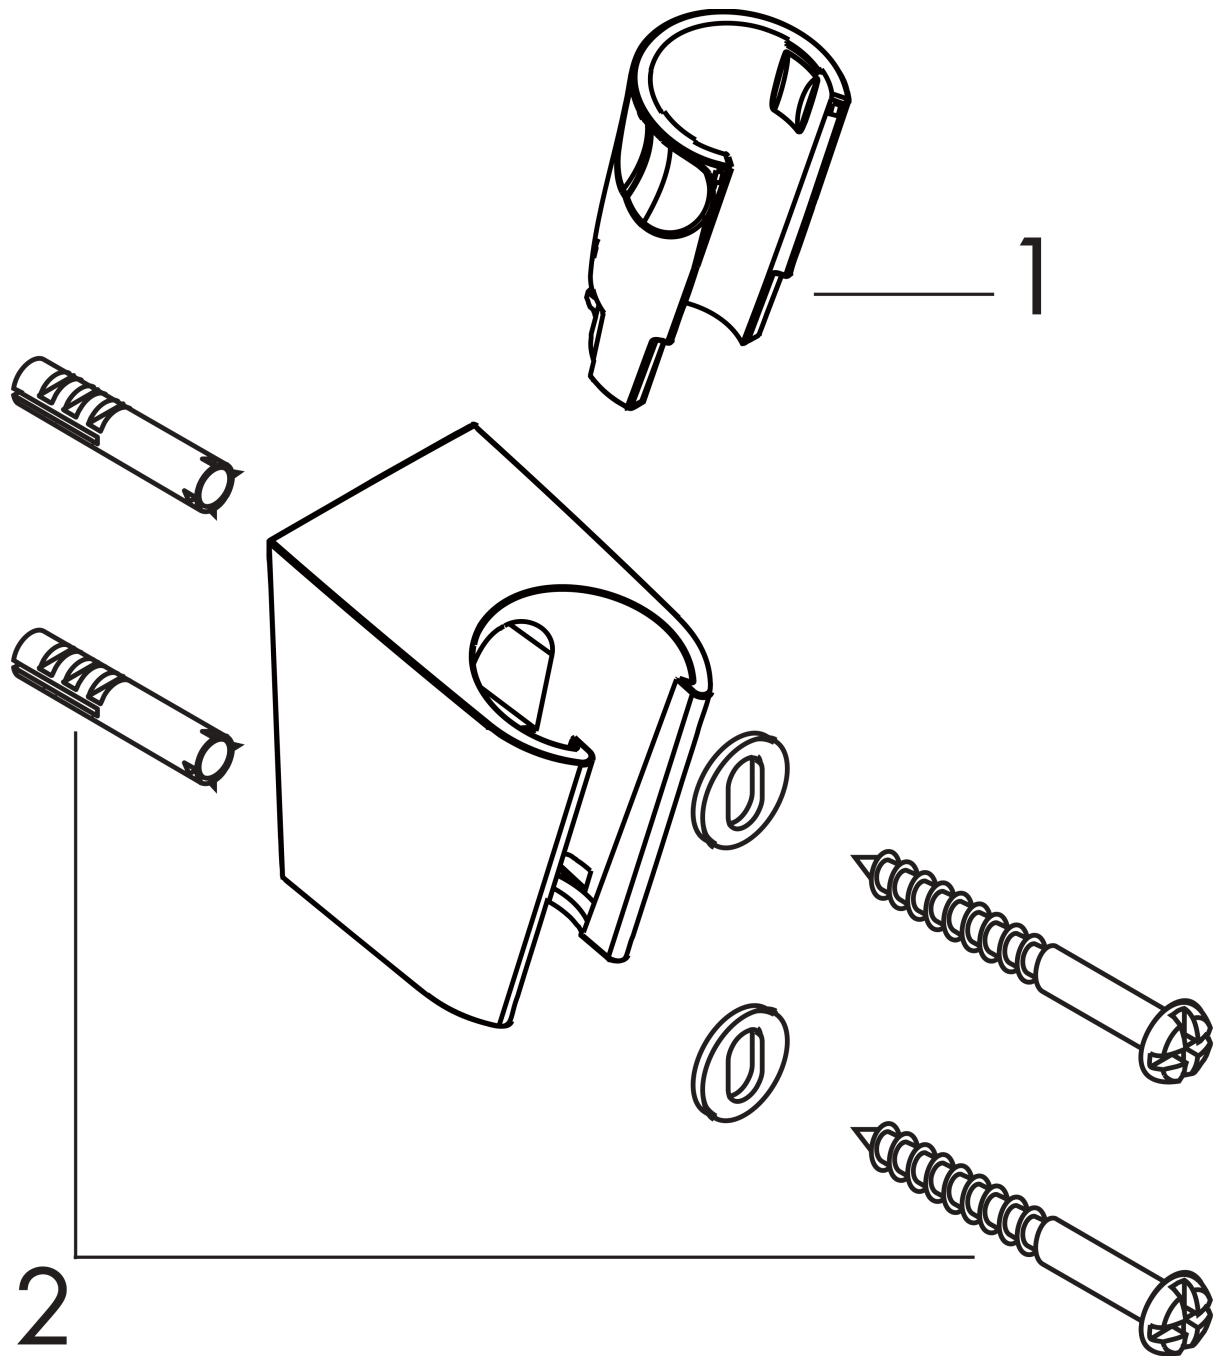

Shower holder Porter S

Finish: **Brushed Black Chrome** Article Number: **28331340**

Description

product features

- fixed holding position
- for shower hoses with conical nut
- material: plastic
- dimensions: 53 x 37 x 50 mm (HxWxD)
- diameter drill hole: 6 mm
- 2 drill holes
- conical mount

Design awards

Product image

Scale drawing

Shower holder Porter S

Finish: **Brushed Black Chrome**

Article Number: 28331340

Exploded Drawing

Year of production: >11/16

Shower holder Porter S

Finish: **Brushed Black Chrome** Article Number: **28331340**

Spare part list

Year of production: >11/16

Pos.	Description	Article Number	PC	PU
1	guide	98918000	1	1