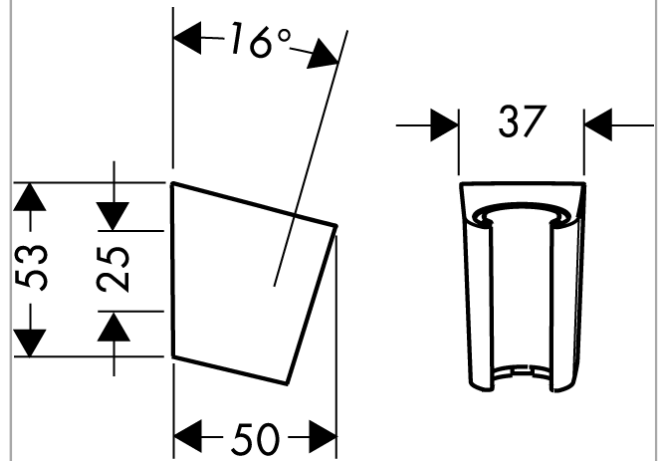

Shower holder Porter S

Finish: **Brushed Black Chrome** Article Number: **28331340**

Description

product features

- fixed holding position
- for shower hoses with conical nut
- material: plastic
- dimensions: 53 x 37 x 50 mm (HxWxD)
- diameter drill hole: 6 mm
- 2 drill holes
- conical mount

Design awards

Product image

Scale drawing

Shower holder Porter S

Finish: **Brushed Black Chrome**

Article Number: 28331340

Exploded Drawing

Year of production: >11/16

Shower holder Porter S

Finish: **Brushed Black Chrome** Article Number: **28331340**

Spare part list

Year of production: >11/16

Pos.	Description	Article Number	PC	PU
1	guide	98918000	1	1