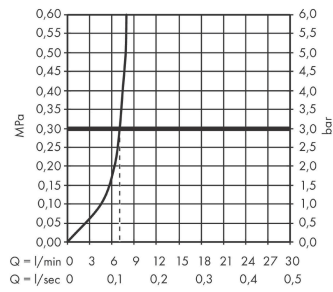

Logis

Single lever bidet mixer 100 with pop-up waste set

Finish: **Chrome** Article Number: **71200000**

Description

product features

- consists of: single lever bidet mixer, waste set
- projection: 119 mm
- spout height: 99 mm
- aerator with ball pivot
- spray type: normal spray
- maximum flow rate at 3 bar: 7,2 l/min
- ceramic cartridge
- temperature limitation adjustable
- suitable for continuous flow water heaters
- pop-up waste set G 1¼
- material waste set: synthetic
- connection type: G ¾ hose connections
- connection dimension: DN15

Technology

Certificates / Sustainability

Product image

Scale drawing

Logis

Single lever bidet mixer 100 with pop-up waste set

Finish: **Chrome** Article Number: **71200000**

Flowchart