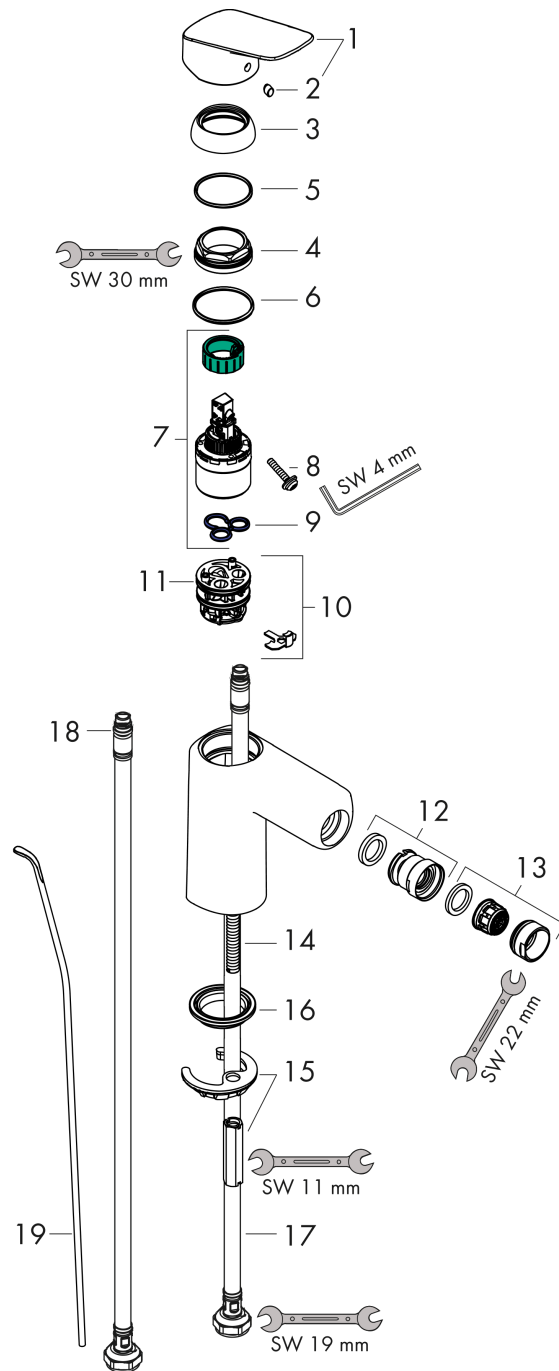

Logis

Single lever bidet mixer 100 with pop-up waste set

Finish: **Chrome** Article Number: **71200000**

Description

product features

- consists of: single lever bidet mixer, waste set
- projection: 119 mm
- spout height: 99 mm
- aerator with ball pivot
- spray type: normal spray
- maximum flow rate at 3 bar: 7,2 l/min
- ceramic cartridge
- temperature limitation adjustable
- suitable for continuous flow water heaters
- pop-up waste set G 1¼
- material waste set: synthetic
- connection type: G ¾ hose connections
- connection dimension: DN15

Technology

Certificates / Sustainability

Product image

Scale drawing

Logis

Single lever bidet mixer 100 with pop-up waste set

Finish: **Chrome** Article Number: **71200000**

Flowchart

Logis

Single lever bidet mixer 100 with pop-up waste set

Finish: **Chrome** Article Number: **71200000**

Exploded Drawing

Year of production: >05/15

Logis

Single lever bidet mixer 100 with pop-up waste set

Finish: **Chrome** Article Number: **71200000**

Spare part list

Year of production: >05/15

Pos.	Description	Article Number	PC	PU
1	handle	92224000	10	1
2	screw cover	96338000	1	1
3	flange	97406000	6	1
4	nut	97209000	5	1
5	O-Ring 32x2	98193000	1	1
6	O-ring 35x2	92604000	2	1
7	cartridge, assy	92730000	11	1
8	locking screw for handle	95140000	2	1
9	seal	95008000	3	1
10	adapter for cartridge	98750000	4	1
11	O-Ring 30x2	98186000	1	1
12	ball joint	92036000	7	1
13	aerator M24x1 (7 l/min)	92509000	6	1
14	screw M8 x 68	97736000	2	1
15	fixing set	96016000	8	1
16	seal Ø 42	98722000	2	1
17	connection hose 450 mm M8x0,75 G3/8	97206000	8	1
18	O-ring 6,6x1,6	93019000	1	1
19	pull rod	96657000	4	1
a	pop up waste	92168000	9	1