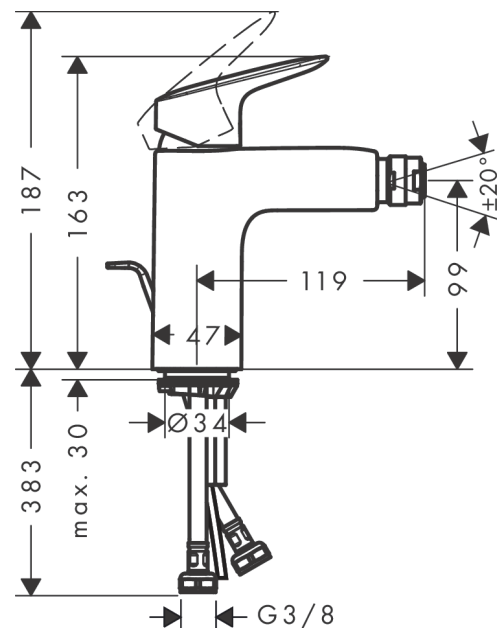

Logis

Single lever bidet mixer 100 with pop-up waste set

Finish: **Chrome** Article Number: **71200000**

Description

product features

- consists of: single lever bidet mixer, waste set
- projection: 119 mm
- spout height: 99 mm
- aerator with ball pivot
- spray type: normal spray
- maximum flow rate at 3 bar: 7,2 l/min
- ceramic cartridge
- temperature limitation adjustable
- suitable for continuous flow water heaters
- pop-up waste set G 1¼
- material waste set: synthetic
- connection type: G ¾ hose connections
- connection dimension: DN15

Technology

Certificates / Sustainability

Product image

Scale drawing

Logis

Single lever bidet mixer 100 with pop-up waste set

Finish: **Chrome** Article Number: **71200000**

Flowchart

Logis

Single lever bidet mixer 100 with pop-up waste set

Finish: **Chrome** Article Number: **71200000**

Exploded Drawing

Year of production: >05/15

Logis

Single lever bidet mixer 100 with pop-up waste set

Finish: **Chrome** Article Number: **71200000**

Spare part list

Year of production: >05/15

Pos.	Description	Article Number	PC	PU
1	handle	92224000	10	1
2	screw cover	96338000	1	1
3	flange	97406000	6	1
4	nut	97209000	5	1
5	O-Ring 32x2	98193000	1	1
6	O-ring 35x2	92604000	2	1
7	cartridge, assy	92730000	11	1
8	locking screw for handle	95140000	2	1
9	seal	95008000	3	1
10	adapter for cartridge	98750000	4	1
11	O-Ring 30x2	98186000	1	1
12	ball joint	92036000	7	1
13	aerator M24x1 (7 l/min)	92509000	6	1
14	screw M8 x 68	97736000	2	1
15	fixing set	96016000	8	1
16	seal Ø 42	98722000	2	1
17	connection hose 450 mm M8x0,75 G3/8	97206000	8	1
18	O-ring 6,6x1,6	93019000	1	1
19	pull rod	96657000	4	1
a	pop up waste	92168000	9	1