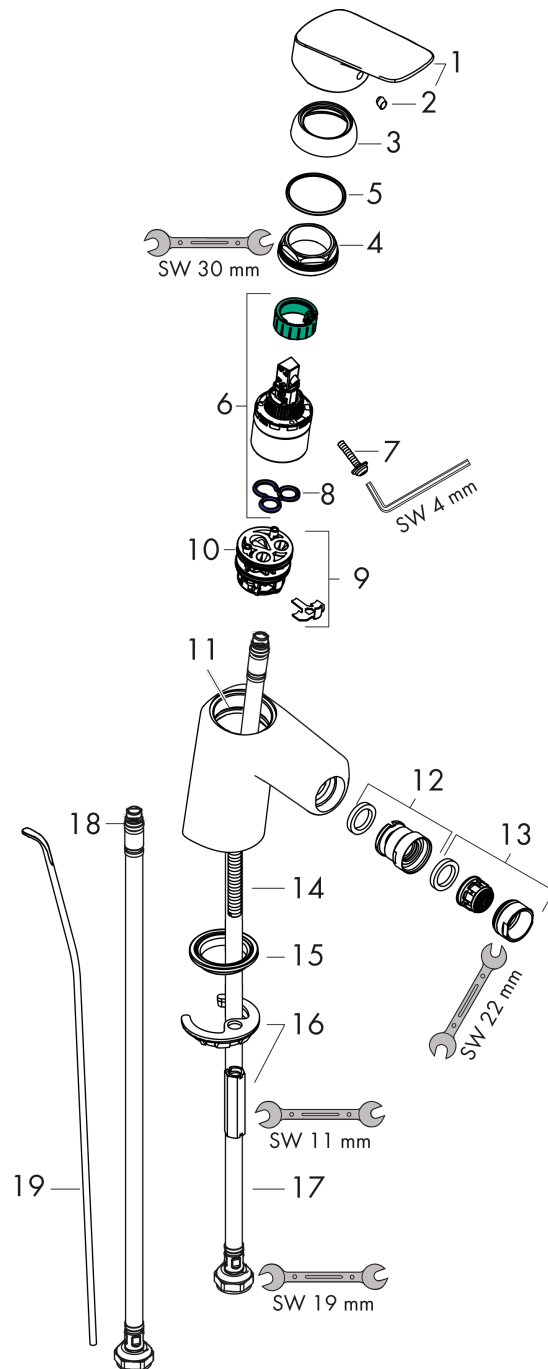

Logis

Single lever bidet mixer 70 with pop-up waste set

Finish: **Matt Black** Article Number: **71204670**

Description

product features

- consists of: single lever bidet mixer, waste set
- projection: 119 mm
- spout height: 71 mm
- aerator with ball pivot
- spray type: normal spray
- maximum flow rate at 3 bar: 7,2 l/min
- ceramic cartridge
- temperature limitation adjustable
- suitable for continuous flow water heaters
- pop-up waste set G 1¼
- material waste set: synthetic
- connection type: G ¾ hose connections
- connection dimension: DN15

Technology

Product image

Scale drawing

Logis

Single lever bidet mixer 70 with pop-up waste set

Finish: **Matt Black** Article Number: **71204670**

Flowchart

Logis
Single lever bidet mixer 70 with pop-up waste set
 Finish: **Matt Black** Article Number: **71204670**

Exploded Drawing

Year of production: >06/23

Logis

Single lever bidet mixer 70 with pop-up waste set

Finish: **Matt Black** Article Number: **71204670**

Spare part list

Year of production: >06/23

Pos.	Description	Article Number	PC	PU
1	handle	92224670	60	1
2	screw cover	96338610	51	1
3	flange	97406670	56	1
4	nut	97209000	5	1
5	O-Ring 32x2	98193000	1	1
6	cartridge, assy	92730000	11	1
7	locking screw for handle	95140000	2	1
8	seal	95008000	3	1
9	adapter for cartridge	98750000	4	1
10	O-Ring 30x2	98186000	1	1
11	O-ring 35x2	92604000	2	1
12	ball joint	92036670	57	1
13	aerator M24x1 (7 l/min)	92509000	6	1
14	screw M8 x 68	97736000	2	1
15	seal Ø 42	98722000	2	1
16	fixing set	96016000	8	1
17	connection hose 450 mm M8x0,75 G3/8	97206000	8	1
18	O-ring 6,6x1,6	93019000	1	1
19	pull rod	96657670	54	1
a	pop up waste	92168000	9	1