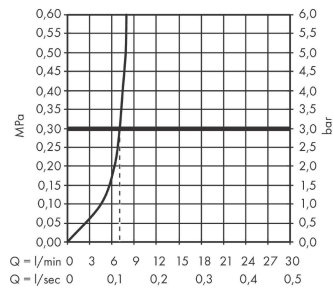

Logis

Single lever bidet mixer 70 with pop-up waste set

Finish: **Matt Black** Article Number: **71204670**

Description

product features

- consists of: single lever bidet mixer, waste set
- projection: 119 mm
- spout height: 71 mm
- aerator with ball pivot
- spray type: normal spray
- maximum flow rate at 3 bar: 7,2 l/min
- ceramic cartridge
- temperature limitation adjustable
- suitable for continuous flow water heaters
- pop-up waste set G 1¼
- material waste set: synthetic
- connection type: G ¾ hose connections
- connection dimension: DN15

Technology

Product image

Scale drawing

Logis

Single lever bidet mixer 70 with pop-up waste set

Finish: **Matt Black** Article Number: **71204670**

Flowchart

Logis
Single lever bidet mixer 70 with pop-up waste set
 Finish: **Matt Black** Article Number: **71204670**