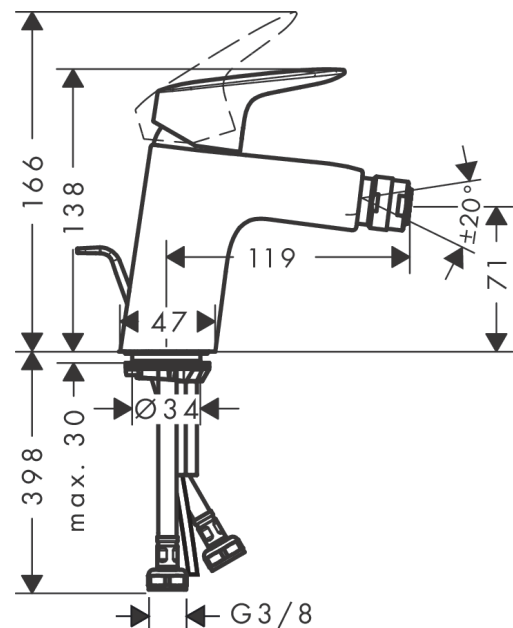

Logis

Single lever bidet mixer 70 with pop-up waste set

Finish: **Matt Black** Article Number: **71204670**

Description

product features

- consists of: single lever bidet mixer, waste set
- projection: 119 mm
- spout height: 71 mm
- aerator with ball pivot
- spray type: normal spray
- maximum flow rate at 3 bar: 7,2 l/min
- ceramic cartridge
- temperature limitation adjustable
- suitable for continuous flow water heaters
- pop-up waste set G 1¼
- material waste set: synthetic
- connection type: G ¾ hose connections
- connection dimension: DN15

Technology

Product image

Scale drawing

Logis

Single lever bidet mixer 70 with pop-up waste set

Finish: **Matt Black** Article Number: **71204670**

Flowchart

Logis
Single lever bidet mixer 70 with pop-up waste set
 Finish: **Matt Black** Article Number: **71204670**

Exploded Drawing

Year of production: >06/23

Logis

Single lever bidet mixer 70 with pop-up waste set

Finish: **Matt Black** Article Number: **71204670**

Spare part list

Year of production: >06/23

Pos.	Description	Article Number	PC	PU
1	handle	92224670	60	1
2	screw cover	96338610	51	1
3	flange	97406670	56	1
4	nut	97209000	5	1
5	O-Ring 32x2	98193000	1	1
6	cartridge, assy	92730000	11	1
7	locking screw for handle	95140000	2	1
8	seal	95008000	3	1
9	adapter for cartridge	98750000	4	1
10	O-Ring 30x2	98186000	1	1
11	O-ring 35x2	92604000	2	1
12	ball joint	92036670	57	1
13	aerator M24x1 (7 l/min)	92509000	6	1
14	screw M8 x 68	97736000	2	1
15	seal Ø 42	98722000	2	1
16	fixing set	96016000	8	1
17	connection hose 450 mm M8x0,75 G3/8	97206000	8	1
18	O-ring 6,6x1,6	93019000	1	1
19	pull rod	96657670	54	1
a	pop up waste	92168000	9	1