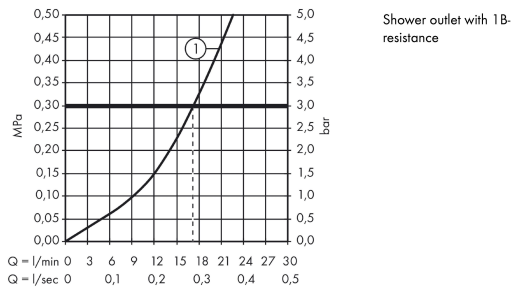

Logis
Single lever shower mixer for exposed installation
Finish: **Chrome** Article Number: **71600000**

Flowchart