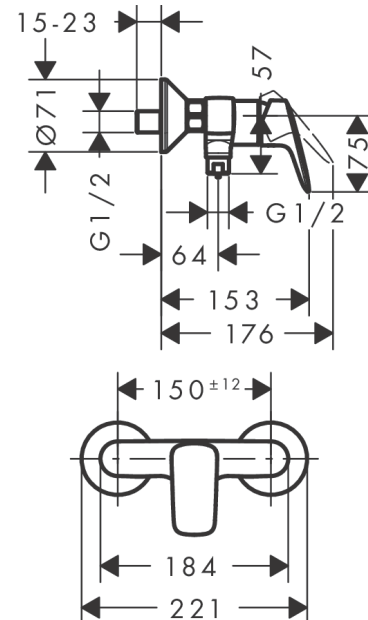

Scale drawing