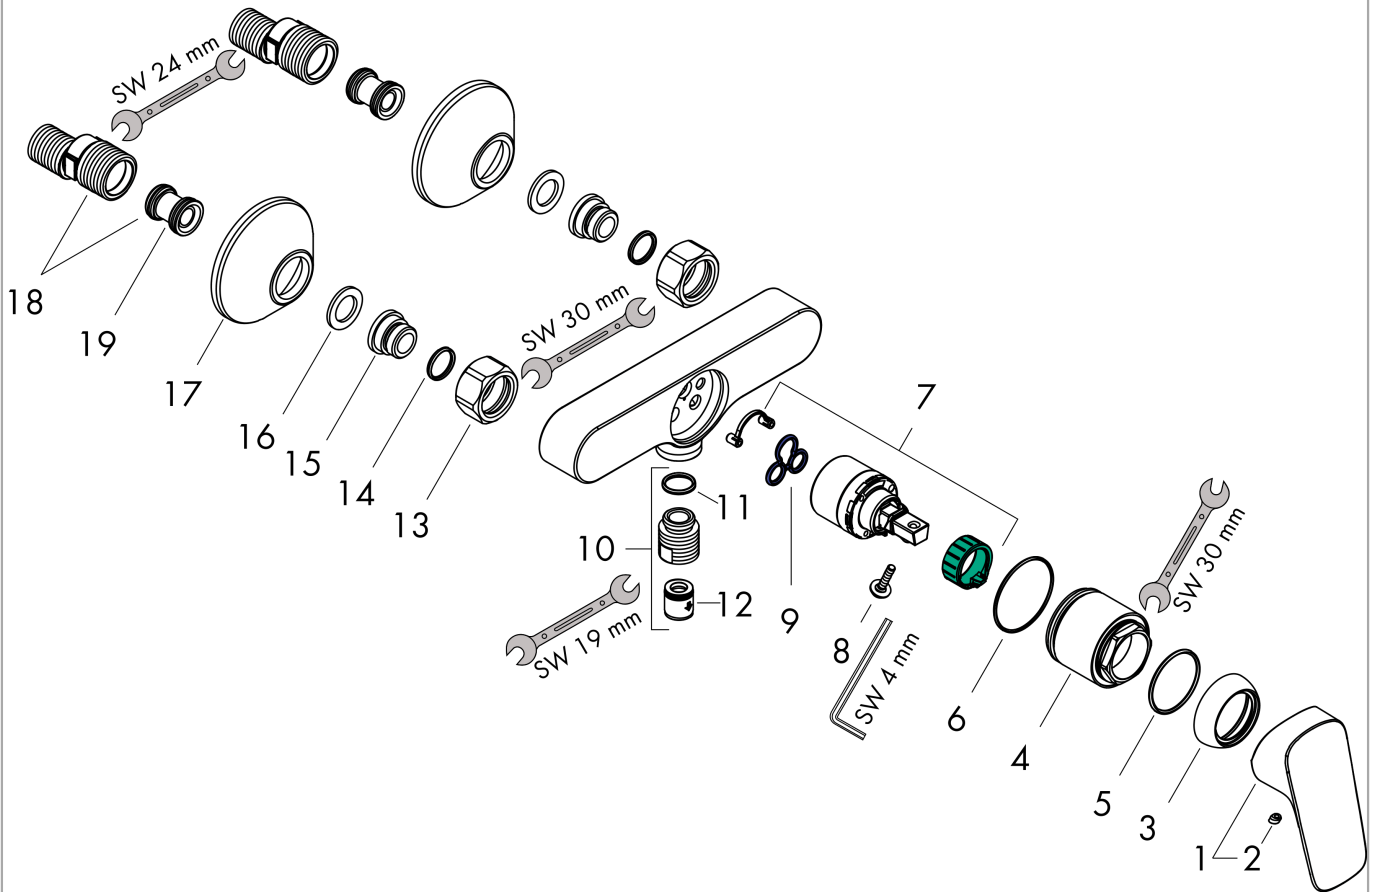

### product features

- 1 function
- centre distance: 150 ± 12 mm
- maximum flow rate at 3 bar: 28 l/min
- flow rate of hand shower at 3 bar: 17 l/min
- ceramic cartridge
- temperature limitation adjustable
- non-return valve
- with silencer
- hose connection DN15
- connection dimension: DN15
- min. operating pressure: 1 bar
- max. operating pressure: 10 bar
- connection type: S-connections

## Product image

## Scale drawing

**Logis**  
**Single lever shower mixer for exposed installation**  
 Finish: **Chrome** Article Number: **71600000**

**Flowchart**

**Logis**  
**Single lever shower mixer for exposed installation**  
 Finish: **Chrome** Article Number: **71600000**

**Exploded Drawing**

Year of production: >07/14