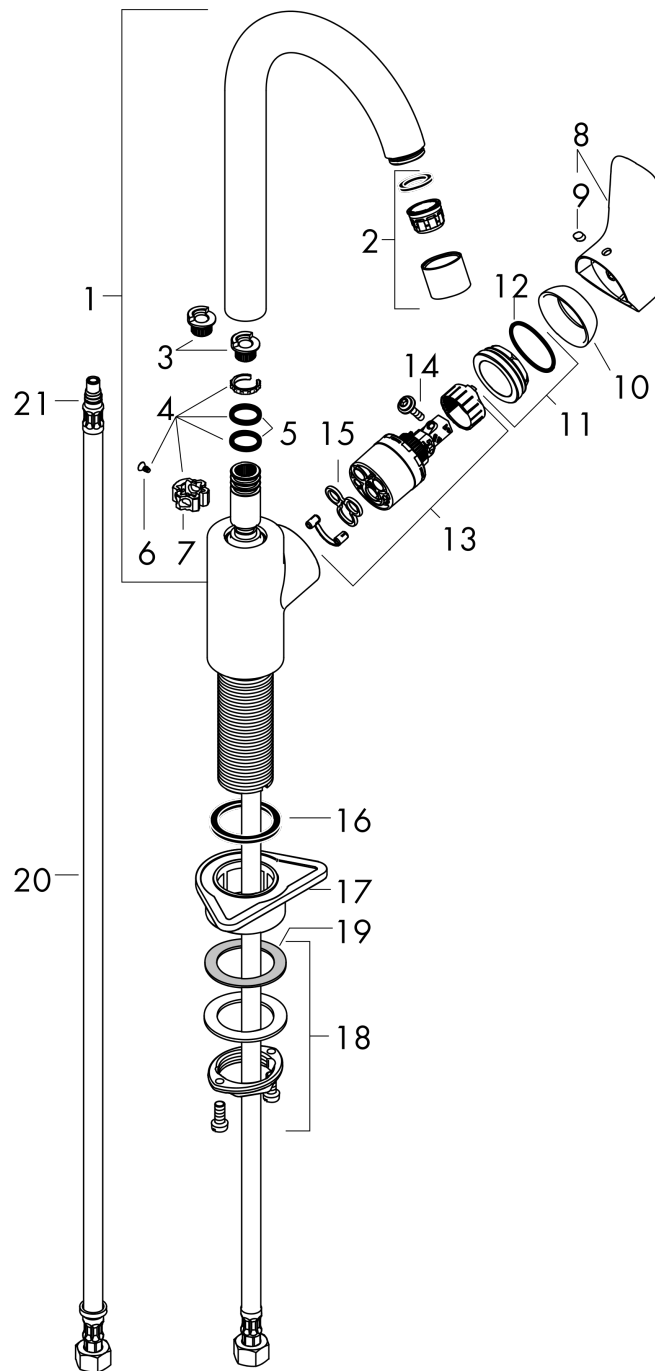

#### product features

- ComfortZone 260
- swivel range adjustable in 3 steps 110°, 150° or 360°
- normal spray
- connection dimension: DN15
- maximum flow rate at 3 bar: 12 l/min
- ceramic cartridge
- connection type: G 3/8 hose connections
- temperature limitation adjustable
- suitable for continuous flow water heaters

### Scale drawing

### Flowchart

**Logis M31**  
**Single lever kitchen mixer 260, 1jet**  
 Finish: **Chrome** Article Number: **71835000**

**Exploded Drawing**

Year of production: >02/15

### Spare part list

Year of production: >02/15

Pos.	Description	Article Number	PC	PU
1	spout cpl.	92223000	13	1
2	aerator M22x1 (15 l/min)	92368000	7	1
3	set of locating rings (110° / 150°)	98486000	5	1
4	sealing set	92646000	6	1
5	O-Ring 14x2,5	98189000	1	1
6	screw	97662000	3	1
7	axialring	97558000	1	1
8	handle	92224000	10	1
9	screw cover	96338000	1	1
10	flange	95498000	3	1
11	nut	97209000	5	1
12	O-Ring 32x2	98193000	1	1
13	cartridge, assy	92730000	11	1
14	locking screw for handle	95140000	2	1
15	seal	95008000	3	1
16	flat seal	98749000	2	1
17	support	97523000	2	1
18	fixing set (Ø 34)	95049000	5	1
19	lever collar	97548000	1	1
20	connection hose 600 mm M8x0,75 G3/8	96556000	7	1
21	O-ring 7x1,5	98422000	1	1