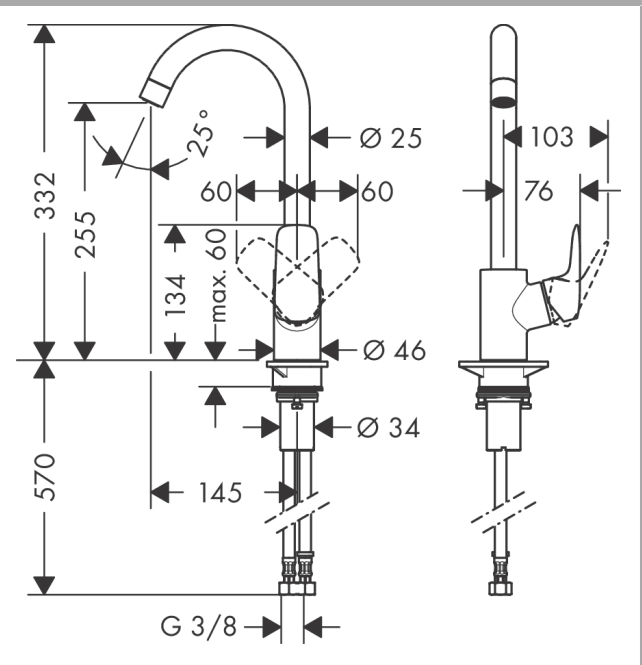

Scale drawing