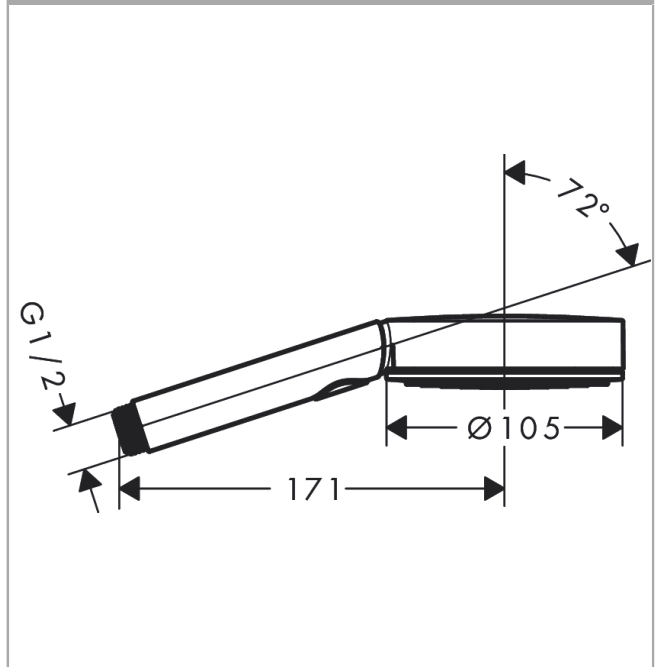

Pulsify Select S

Hand shower 105 3jet Activation

Finish: **Chrome** Article Number: **24100000**

Description

product features

- shower head size: 105 mm
- spray type: PowderRain, IntenseRain, MonoRain
- convenient spray selection via Select button
- spray disc surface: graphite
- QuickClean: Limescale deposits can simply be rubbed off with your finger
- maximum flow rate at 3 bar: 11,5 l/min
- function from: 6,5 l/min
- minimum flow pressure: 0,8 bar
- with internal water conduction
- rinseable sieve insert
- connection thread: G 1/2
- suitable for continuous flow water heaters

Technology

Design awards

reddot winner 2021

Product image

Scale drawing

Flowchart

The consumption was measured in combination with the appropriate fittings (thermostat/mixer/in-wall valve) to reflect actual application in practice.