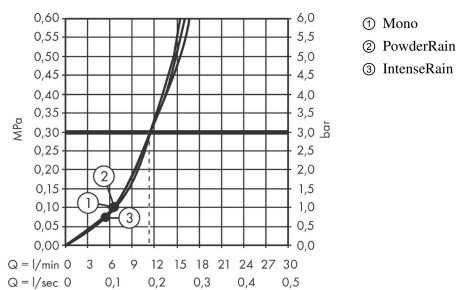

Pulsify Select S

Hand shower 105 3jet Activation

Finish: **Chrome** Article Number: **24100000**

Description

product features

- shower head size: 105 mm
- spray type: PowderRain, IntenseRain, MonoRain
- convenient spray selection via Select button
- spray disc surface: graphite
- QuickClean: Limescale deposits can simply be rubbed off with your finger
- maximum flow rate at 3 bar: 11,5 l/min
- function from: 6,5 l/min
- minimum flow pressure: 0,8 bar
- with internal water conduction
- rinseable sieve insert
- connection thread: G 1/2
- suitable for continuous flow water heaters

Technology

Design awards

reddot winner 2021

Product image

Scale drawing

Flowchart

The consumption was measured in combination with the appropriate fittings (thermostat/mixer/in-wall valve) to reflect actual application in practice.