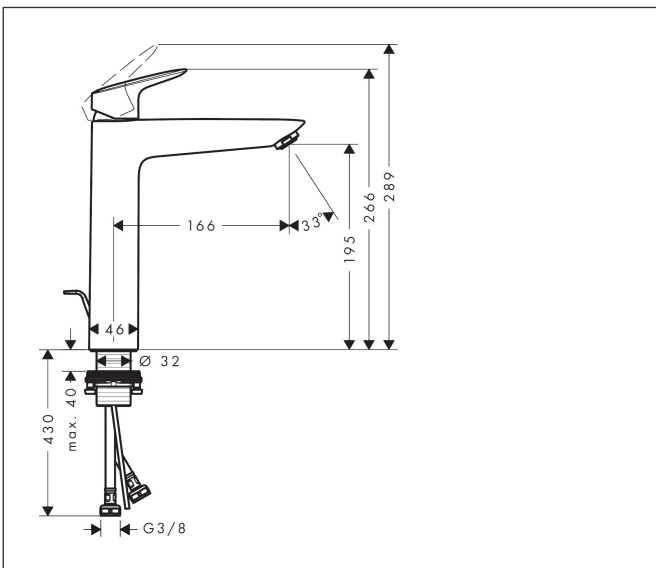

Brand hansgrohe
 Art. Name **Logis** Single lever basin mixer 190 with pop-up waste set
 Art. Nr. 71090000
 Surface Chrome

Product picture

Features

- consists of: single lever basin mixer, waste set
- ComfortZone: 190
- projection: 166 mm
- spout height: 195 mm
- handle variant: lever handle
- spray type: normal spray
- maximum flow rate at 3 bar: 5 l/min
- ceramic cartridge
- temperature limitation adjustable
- suitable for continuous flow water heaters
- pop-up waste set G 1 1/4
- material waste set: synthetic
- connection type: G 3/8 hose connections
- connection dimension: DN15
- EU taxonomy: max. 6 l/min - Substantial Contribution (SC) possible

Drawing

Technology

Certificates

Brand hansgrohe
 Art. Name **Logis** Single lever basin mixer 190 with pop-up waste set
 Art. Nr. 71090000
 Surface Chrome

Flow chart