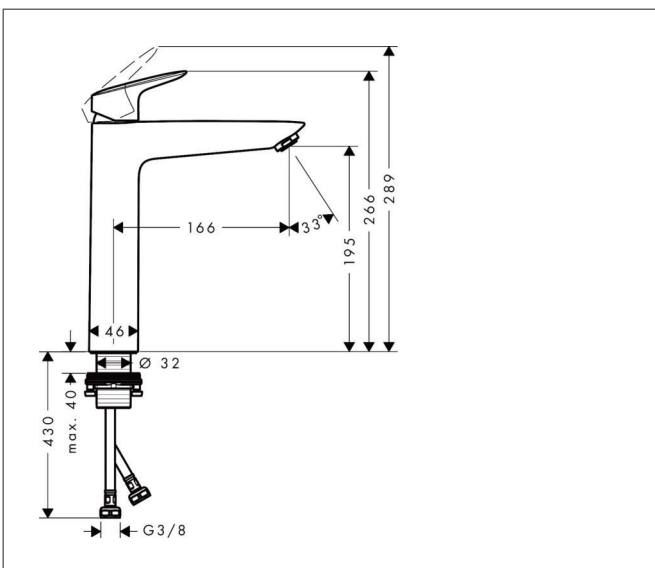

Brand hansgrohe  
 Art. Name **Logis** Single lever basin mixer 190 without waste set  
 Art. Nr. 71091670  
 Surface Matt Black

## Product picture

## Features

- ComfortZone: 190
- projection: 166 mm
- spout height: 195 mm
- handle variant: lever handle
- spray type: normal spray
- maximum flow rate at 3 bar: 5 l/min
- ceramic cartridge
- temperature limitation adjustable
- suitable for continuous flow water heaters
- connection type: G 3/8 hose connections
- connection dimension: DN15
- EU taxonomy: max. 6 l/min - Substantial Contribution (SC) possible

## Technology

Brand hansgrohe  
 Art. Name **Logis** Single lever basin mixer 190 without waste set  
 Art. Nr. 71091670  
 Surface Matt Black