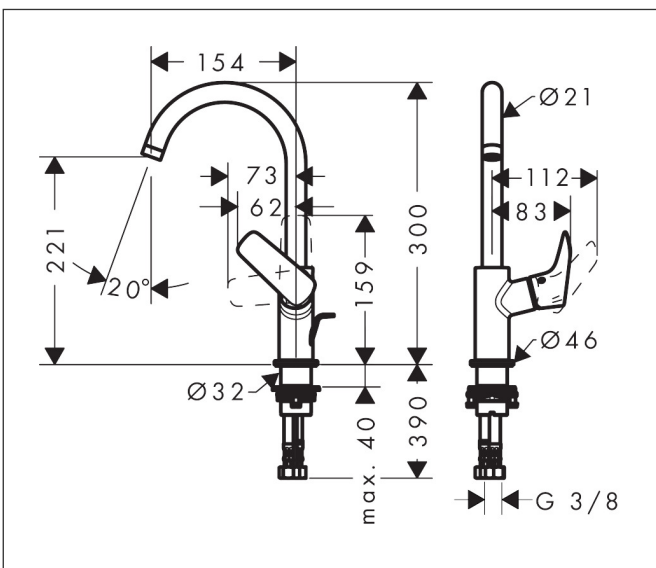

Drawing

Technology

Certificates