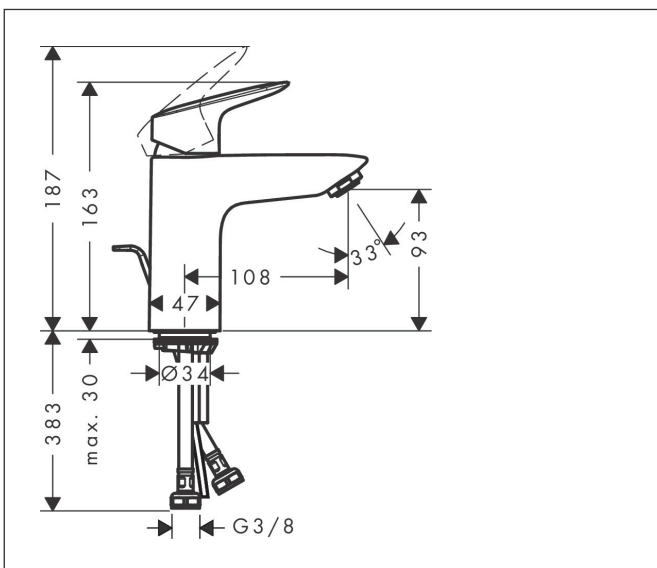

Brand hansgrohe
 Art. Name **Logis** Single lever basin mixer 100 with metal pop-up waste set
 Art. Nr. 71171000
 Surface Chrome

Product picture

Features

- consists of: single lever basin mixer, waste set
- ComfortZone: 100
- projection: 108 mm
- spout height: 93 mm
- handle variant: lever handle
- spray type: normal spray
- maximum flow rate at 3 bar: 5 l/min
- ceramic cartridge
- temperature limitation adjustable
- suitable for continuous flow water heaters
- pop-up waste set G 1 1/4
- material waste set: metal
- connection type: G 3/8 hose connections
- connection dimension: DN15
- EU taxonomy: max. 6 l/min - Substantial Contribution (SC) possible

Drawing

Technology

Certificates

Brand hansgrohe
 Art. Name **Logis** Single lever basin mixer 100 with metal pop-up waste set
 Art. Nr. 71171000
 Surface Chrome

Flow chart