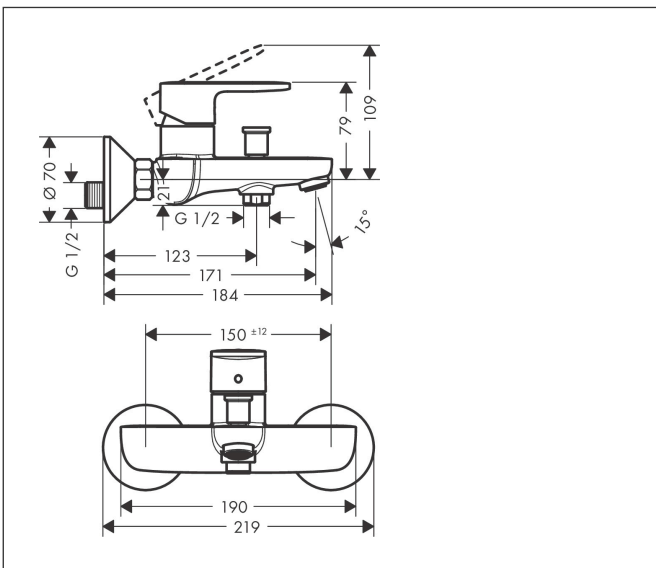

Brand hansgrohe
 Art. Name **Vernis Blend** Single lever bath mixer for exposed installation
 Art. Nr. 71440670
 Surface Matt Black

Product picture

Features

- 2 functions
- projection: 171 mm
- centre distance: 150 ± 12 mm
- spray type mixer: normal spray
- maximum flow rate at 3 bar: 22,5 l/min
- flow rate for bath spout at 3 bar: 22,5 l/min
- flow rate of hand shower at 3 bar: 15,7 l/min
- ceramic cartridge
- temperature limitation adjustable
- diverter with automatic resetting
- with silencer
- suitable for continuous flow water heaters
- connection dimension: DN15
- connection type: S-connections
- wall-mounted
- min. operating pressure: 1 bar
- max. operating pressure: 10 bar

Drawing

Technology

Brand hansgrohe
 Art. Name **Vernis Blend** Single lever bath mixer for exposed installation
 Art. Nr. 71440670
 Surface Matt Black

Flow chart