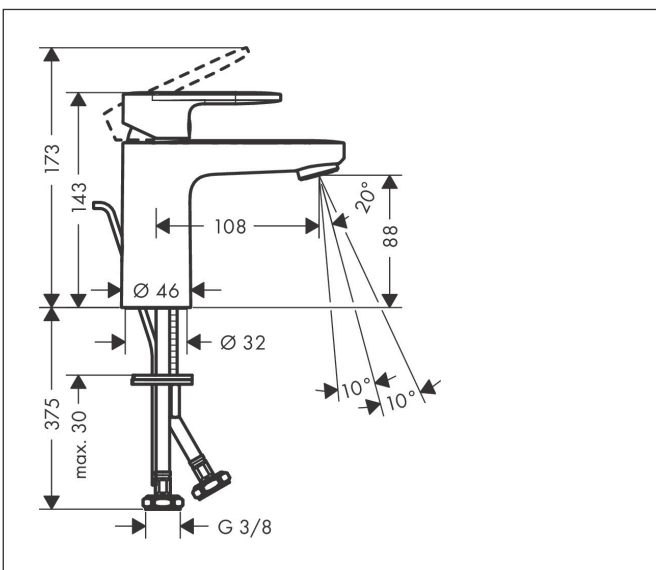

Brand hansgrohe
 Art. Name **Vernis Blend** Single lever basin mixer 100 with pop-up waste set
 Art. Nr. 71551670
 Surface Matt Black

Product picture

Features

- consists of: single lever basin mixer, waste set
- ComfortZone: 100
- projection: 108 mm
- spout height: 88 mm
- handle variant: lever handle
- spray type: normal spray
- swiveling spray former
- maximum flow rate at 3 bar: 5 l/min
- ceramic cartridge
- temperature limitation adjustable
- suitable for continuous flow water heaters
- pop-up waste set G 1 1/4
- material waste set: synthetic
- connection type: G 3/8 hose connections
- connection dimension: DN15
- EU taxonomy: max. 6 l/min - Substantial Contribution (SC) possible

Drawing

Technology

Brand hansgrohe
 Art. Name **Vernis Blend** Single lever basin mixer 100 with pop-up waste set
 Art. Nr. 71551670
 Surface Matt Black

Flow chart