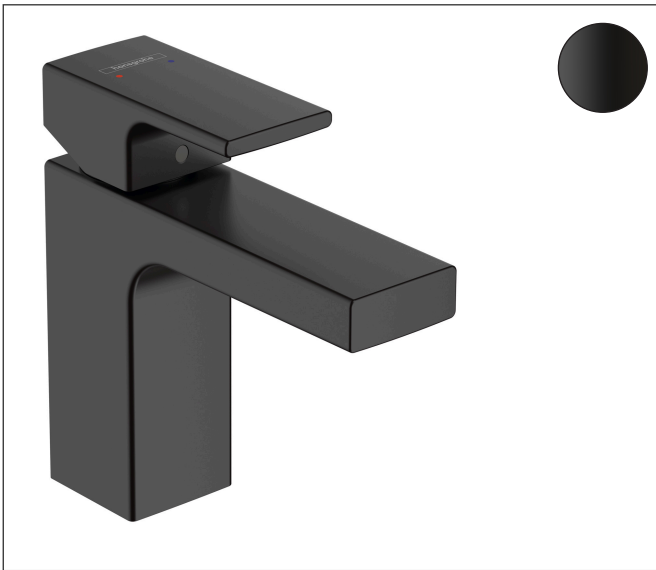

Brand hansgrohe
 Art. Name **Vernis Shape** Single lever basin mixer 100 with isolated water conduction without waste set
 Art. Nr. 71569670
 Surface Matt Black

Product picture

Features

- ComfortZone: 100
- projection: 110 mm
- spout height: 95 mm
- handle variant: lever handle
- spray type: normal spray
- maximum flow rate at 3 bar: 5 l/min
- ceramic cartridge
- temperature limitation adjustable
- with isolated water conduction - without contact with nickel and lead
- suitable for continuous flow water heaters
- connection type: G $\frac{3}{8}$ hose connections
- connection dimension: DN15
- EU taxonomy: max. 6 l/min - Substantial Contribution (SC) possible

Drawing

Technology

Brand hansgrohe
 Art. Name **Vernis Shape** Single lever basin mixer 100 with isolated water conduction without waste set
 Art. Nr. 71569670
 Surface Matt Black

Flow chart