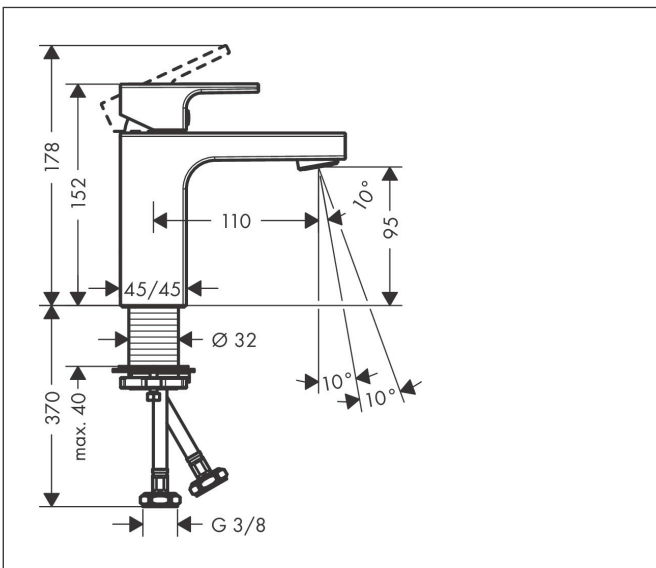

Brand hansgrohe
 Art. Name **Vernis Shape** Single lever basin mixer 100 with isolated water conduction without waste set
 Art. Nr. 71569670
 Surface Matt Black

Product picture

Features

- ComfortZone: 100
- projection: 110 mm
- spout height: 95 mm
- handle variant: lever handle
- spray type: normal spray
- maximum flow rate at 3 bar: 5 l/min
- ceramic cartridge
- temperature limitation adjustable
- with isolated water conduction - without contact with nickel and lead
- suitable for continuous flow water heaters
- connection type: G $\frac{3}{8}$ hose connections
- connection dimension: DN15
- EU taxonomy: max. 6 l/min - Substantial Contribution (SC) possible

Drawing

Technology

Brand hansgrohe
 Art. Name **Vernis Shape** Single lever basin mixer 100 with isolated water conduction without waste set
 Art. Nr. 71569670
 Surface Matt Black

Flow chart