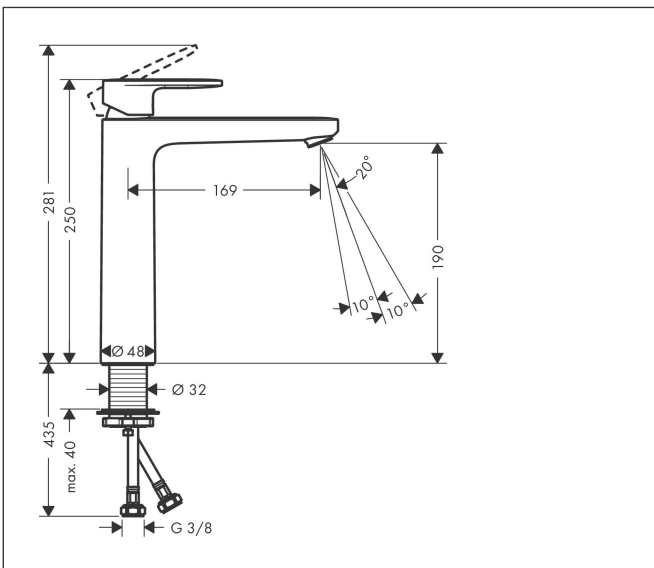

Brand hansgrohe
Art. Name **Vernis Blend** Single lever basin mixer 190 without waste set
Art. Nr. 71582670
Surface Matt Black

Product picture

Features

- ComfortZone: 190
- projection: 169 mm
- spout height: 190 mm
- handle variant: lever handle
- spray type: normal spray
- swiveling spray former
- maximum flow rate at 3 bar: 5 l/min
- ceramic cartridge
- suitable for continuous flow water heaters
- connection type: G $\frac{3}{8}$ hose connections
- connection dimension: DN15
- EU taxonomy: max. 6 l/min - Substantial Contribution (SC) possible

Drawing

Technology