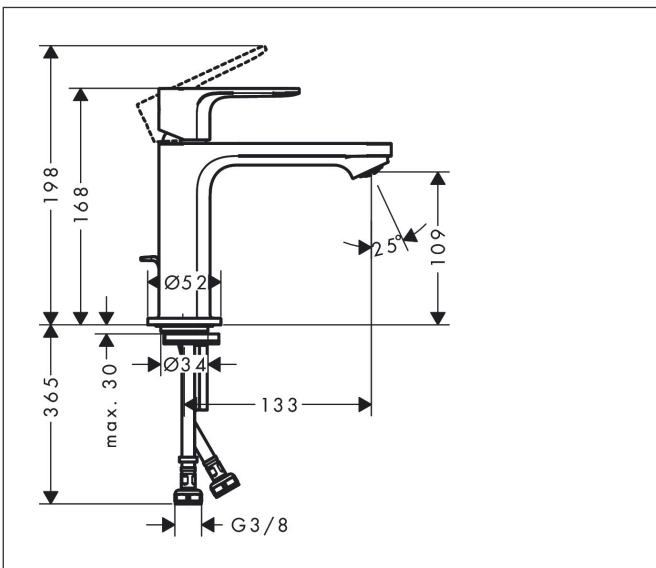

Brand hansgrohe
 Art. Name **Rebris S** Single lever basin mixer 110 with pop-up waste set
 Art. Nr. 72517000
 Surface Chrome

Product picture

Features

- consists of: single lever basin mixer, waste set
- ComfortZone: 110
- projection: 133 mm
- spout height: 109 mm
- handle variant: lever handle
- spray type: normal spray
- maximum flow rate at 3 bar: 5 l/min
- ceramic cartridge
- temperature limitation adjustable
- suitable for continuous flow water heaters
- pop-up waste set G 1 1/4
- material waste set: synthetic
- connection type: G 3/8 hose connections
- connection dimension: DN15
- aerator can be easily removed with the help of a coin and without tools
- EU taxonomy: max. 6 l/min - Substantial Contribution (SC) possible

Drawing

Technology

Certificates

Brand hansgrohe
 Art. Name **Rebris S** Single lever basin mixer 110 with pop-up waste set
 Art. Nr. 72517000
 Surface Chrome

Flow chart