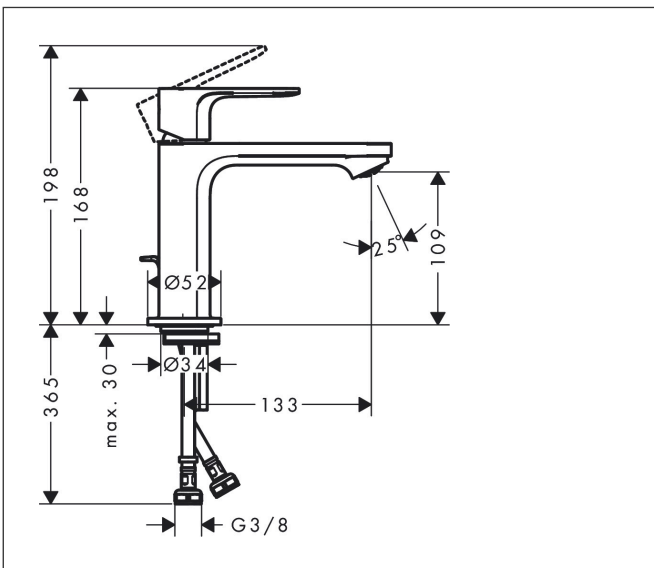

Brand hansgrohe
 Art. Name **Rebris S** Single lever basin mixer 110 with pop-up waste set
 Art. Nr. 72517670
 Surface Matt Black

Product picture

Features

- consists of: single lever basin mixer, waste set
- ComfortZone: 110
- projection: 133 mm
- spout height: 109 mm
- handle variant: lever handle
- spray type: normal spray
- maximum flow rate at 3 bar: 5 l/min
- ceramic cartridge
- temperature limitation adjustable
- suitable for continuous flow water heaters
- pop-up waste set G 1 1/4
- material waste set: synthetic
- connection type: G 3/8 hose connections
- connection dimension: DN15
- aerator can be easily removed with the help of a coin and without tools
- EU taxonomy: max. 6 l/min - Substantial Contribution (SC) possible

Drawing

Technology

Brand hansgrohe
 Art. Name **Rebris S** Single lever basin mixer 110 with pop-up waste set
 Art. Nr. 72517670
 Surface Matt Black

Flow chart