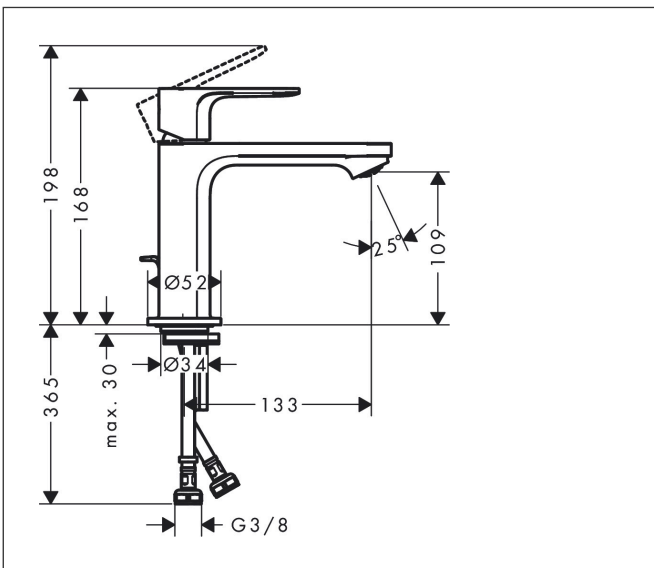

Brand hansgrohe
 Art. Name **Rebris E** Single lever basin mixer 110 with pop-up waste set
 Art. Nr. 72557000
 Surface Chrome

Product picture

Features

- consists of: single lever basin mixer, waste set
- ComfortZone: 110
- projection: 133 mm
- spout height: 109 mm
- handle variant: lever handle
- spray type: normal spray
- maximum flow rate at 3 bar: 5 l/min
- ceramic cartridge
- temperature limitation adjustable
- suitable for continuous flow water heaters
- pop-up waste set G 1 1/4
- material waste set: synthetic
- connection type: G 3/8 hose connections
- connection dimension: DN15
- aerator can be easily removed with the help of a coin and without tools
- EU taxonomy: max. 6 l/min - Substantial Contribution (SC) possible

Drawing

Technology

Certificates

Brand hansgrohe
 Art. Name **Rebris E** Single lever basin mixer 110 with pop-up waste set
 Art. Nr. 72557000
 Surface Chrome

Flow chart