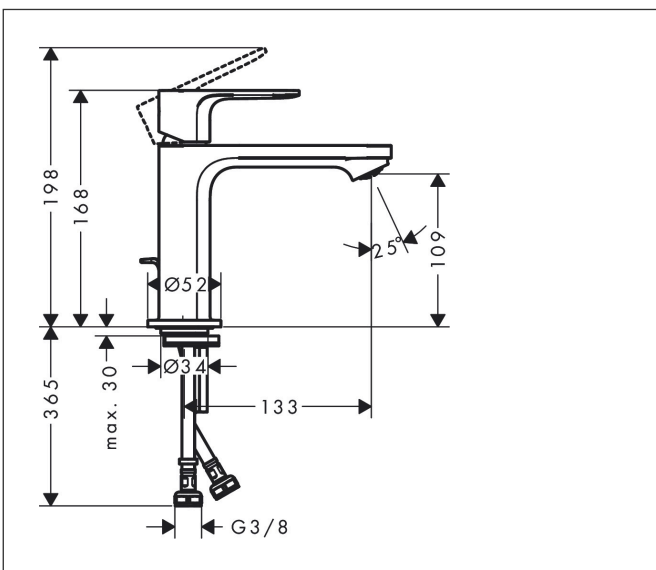

Brand hansgrohe  
 Art. Name **Rebris E** Single lever basin mixer 110 with pop-up waste set  
 Art. Nr. 72557670  
 Surface Matt Black

## Features

- consists of: single lever basin mixer, waste set
- ComfortZone: 110
- projection: 133 mm
- spout height: 109 mm
- handle variant: lever handle
- spray type: normal spray
- maximum flow rate at 3 bar: 5 l/min
- ceramic cartridge
- temperature limitation adjustable
- suitable for continuous flow water heaters
- pop-up waste set G 1 1/4
- material waste set: synthetic
- connection type: G 3/8 hose connections
- connection dimension: DN15
- aerator can be easily removed with the help of a coin and without tools
- EU taxonomy: max. 6 l/min - Substantial Contribution (SC) possible

## Technology

Brand hansgrohe  
 Art. Name **Rebris E** Single lever basin mixer 110 with pop-up waste set  
 Art. Nr. 72557670  
 Surface Matt Black