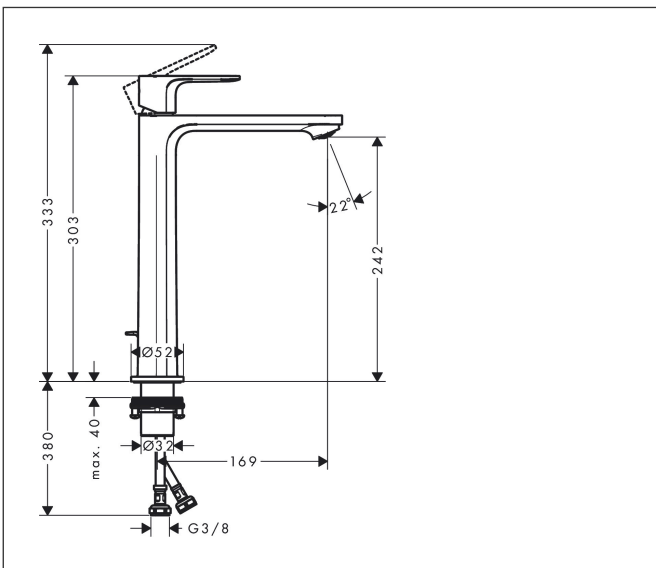

Brand hansgrohe
 Art. Name **Rebris S** Single lever basin mixer 240 CoolStart for wash bowls with pop-up waste set
 Art. Nr. 72580000
 Surface Chrome

Product picture

Features

- consists of: single lever basin mixer, waste set
- ComfortZone: 240
- projection: 169 mm
- spout height: 242 mm
- handle variant: lever handle
- spray type: normal spray
- maximum flow rate at 3 bar: 5 l/min
- ceramic cartridge
- temperature limitation adjustable
- suitable for continuous flow water heaters
- pop-up waste set G 1 1/4
- material waste set: synthetic
- connection type: G 3/8 hose connections
- connection dimension: DN 15
- cold water in basic handle position
- aerator can be easily removed with the help of a coin and without tools
- EU taxonomy: max. 6 l/min - Substantial Contribution (SC) possible

Drawing

Technology

Brand hansgrohe
 Art. Name **Rebris S** Single lever basin mixer 240 CoolStart for wash bowls with pop-up waste set
 Art. Nr. 72580000
 Surface Chrome

Flow chart