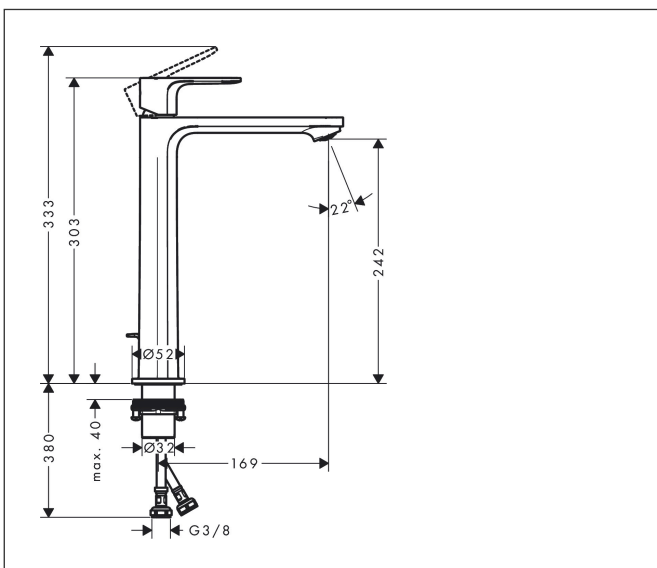

Brand hansgrohe  
 Art. Name **Rebris S** Single lever basin mixer 240 CoolStart for wash bowls with pop-up waste set  
 Art. Nr. 72580670  
 Surface Matt Black

## Product picture

## Features

- consists of: single lever basin mixer, waste set
- ComfortZone: 240
- projection: 169 mm
- spout height: 242 mm
- handle variant: lever handle
- spray type: normal spray
- maximum flow rate at 3 bar: 5 l/min
- ceramic cartridge
- temperature limitation adjustable
- suitable for continuous flow water heaters
- pop-up waste set G 1 1/4
- material waste set: synthetic
- connection type: G 3/8 hose connections
- connection dimension: DN 15
- cold water in basic handle position
- aerator can be easily removed with the help of a coin and without tools
- EU taxonomy: max. 6 l/min - Substantial Contribution (SC) possible

## Technology

Brand hansgrohe  
 Art. Name **Rebris S** Single lever basin mixer 240 CoolStart for wash bowls with pop-up waste set  
 Art. Nr. 72580670  
 Surface Matt Black