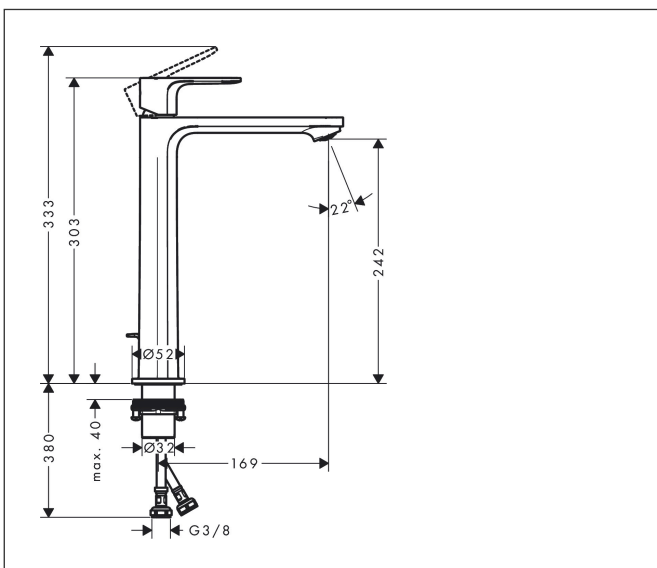

Brand hansgrohe  
 Art. Name **Rebris E** Single lever basin mixer 240 CoolStart for wash bowls with pop-up waste set  
 Art. Nr. 72581000  
 Surface Chrome

## Product picture

## Features

- consists of: single lever basin mixer, waste set
- ComfortZone: 240
- projection: 169 mm
- spout height: 242 mm
- handle variant: lever handle
- spray type: normal spray
- maximum flow rate at 3 bar: 5 l/min
- ceramic cartridge
- temperature limitation adjustable
- suitable for continuous flow water heaters
- pop-up waste set G 1 1/4
- material waste set: synthetic
- connection type: G 3/8 hose connections
- connection dimension: DN 15
- cold water in basic handle position
- aerator can be easily removed with the help of a coin and without tools
- EU taxonomy: max. 6 l/min - Substantial Contribution (SC) possible

## Technology

Brand hansgrohe  
 Art. Name **Rebris E** Single lever basin mixer 240 CoolStart for wash bowls with pop-up waste set  
 Art. Nr. 72581000  
 Surface Chrome