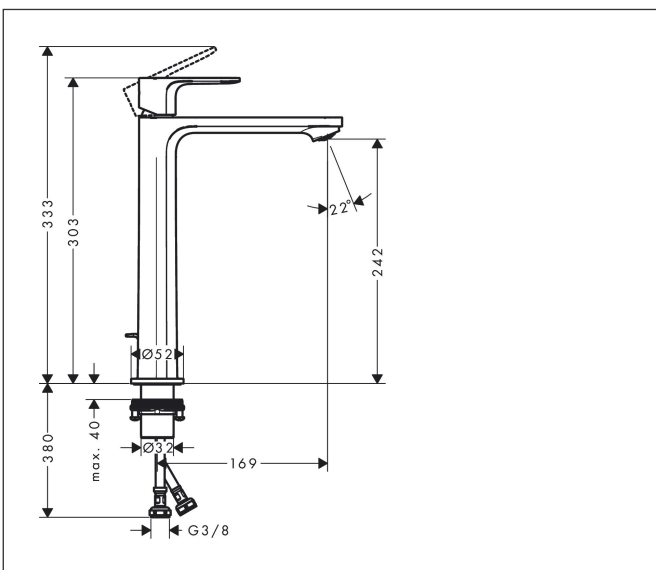

Brand hansgrohe
 Art. Name **Rebris E** Single lever basin mixer 240 CoolStart for wash bowls with pop-up waste set
 Art. Nr. 72581670
 Surface Matt Black

Product picture

Features

- consists of: single lever basin mixer, waste set
- ComfortZone: 240
- projection: 169 mm
- spout height: 242 mm
- handle variant: lever handle
- spray type: normal spray
- maximum flow rate at 3 bar: 5 l/min
- ceramic cartridge
- temperature limitation adjustable
- suitable for continuous flow water heaters
- pop-up waste set G 1 1/4
- material waste set: synthetic
- connection type: G 3/8 hose connections
- connection dimension: DN 15
- cold water in basic handle position
- aerator can be easily removed with the help of a coin and without tools
- EU taxonomy: max. 6 l/min - Substantial Contribution (SC) possible

Drawing

Technology

Brand hansgrohe
 Art. Name **Rebris E** Single lever basin mixer 240 CoolStart for wash bowls with pop-up waste set
 Art. Nr. 72581670
 Surface Matt Black

Flow chart