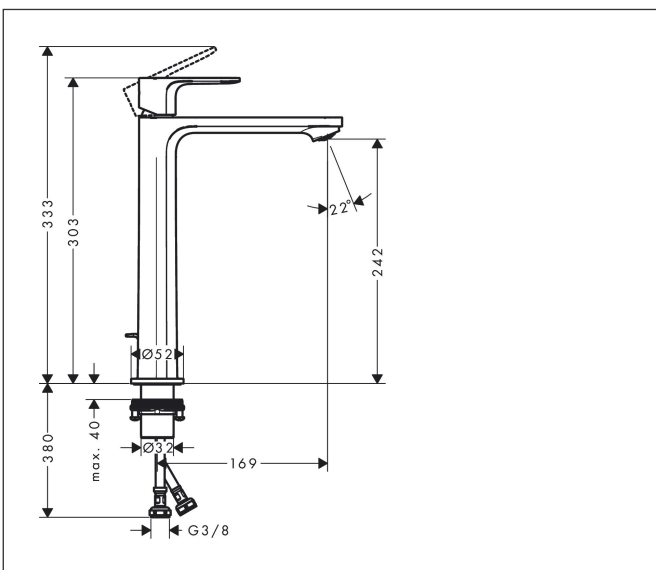

Brand hansgrohe
 Art. Name **Rebris E** Single lever basin mixer 240 CoolStart EcoSmart+ for wash bowls with pop-up waste set
 Art. Nr. 72591000
 Surface Chrome

Product picture

Features

- consists of: single lever basin mixer, waste set
- ComfortZone: 240
- projection: 169 mm
- spout height: 242 mm
- handle variant: lever handle
- spray type: normal spray
- maximum flow rate at 3 bar: 4 l/min
- ceramic cartridge
- temperature limitation adjustable
- suitable for continuous flow water heaters
- pop-up waste set G 1 1/4
- material waste set: synthetic
- connection type: G 3/8 hose connections
- connection dimension: DN 15
- cold water in basic handle position
- aerator can be easily removed with the help of a coin and without tools
- EU taxonomy: max. 6 l/min - Substantial Contribution (SC) possible

Drawing

Technology

Certificates

Brand hansgrohe
 Art. Name **Rebris E** Single lever basin mixer 240 CoolStart EcoSmart+ for wash bowls with pop-up waste set
 Art. Nr. 72591000
 Surface Chrome

Flow chart