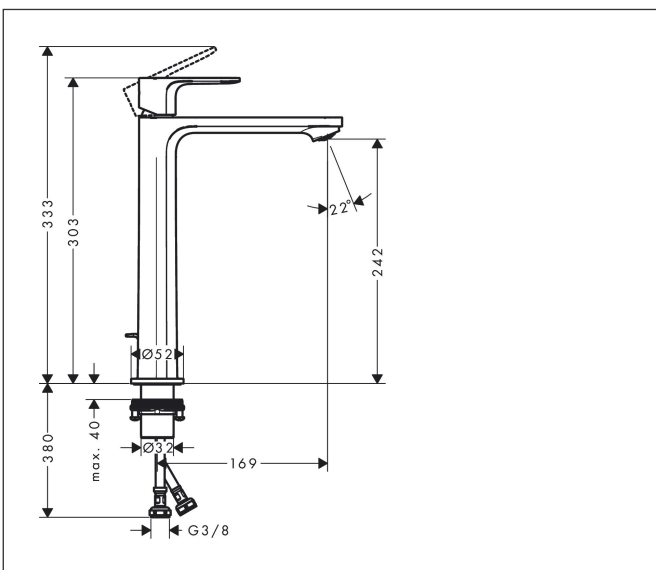

Brand hansgrohe  
 Art. Name **Rebris E** Single lever basin mixer 240 CoolStart EcoSmart+ for wash bowls with pop-up waste set  
 Art. Nr. 72591670  
 Surface Matt Black

## Product picture

## Features

- consists of: single lever basin mixer, waste set
- ComfortZone: 240
- projection: 169 mm
- spout height: 242 mm
- handle variant: lever handle
- spray type: normal spray
- maximum flow rate at 3 bar: 4 l/min
- ceramic cartridge
- temperature limitation adjustable
- suitable for continuous flow water heaters
- pop-up waste set G 1 1/4
- material waste set: synthetic
- connection type: G 3/8 hose connections
- connection dimension: DN 15
- cold water in basic handle position
- aerator can be easily removed with the help of a coin and without tools
- EU taxonomy: max. 6 l/min - Substantial Contribution (SC) possible

## Technology

Brand hansgrohe  
 Art. Name **Rebris E** Single lever basin mixer 240 CoolStart EcoSmart+ for wash bowls with pop-up waste set  
 Art. Nr. 72591670  
 Surface Matt Black