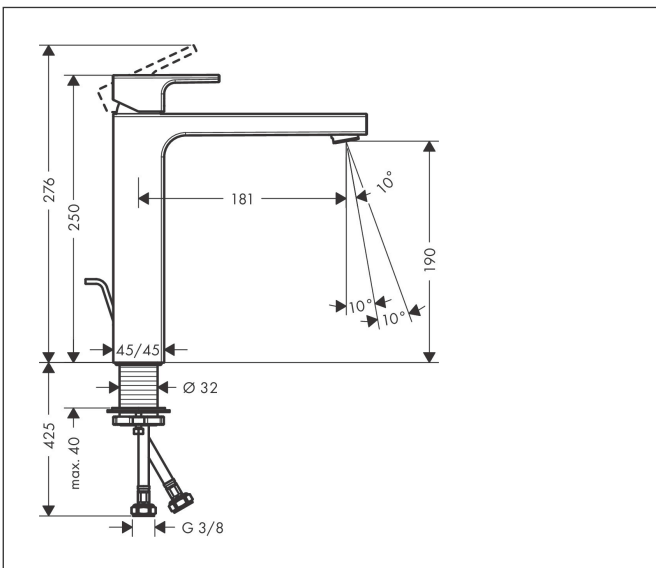

Brand hansgrohe  
 Art. Name **Vernis Shape** Single lever basin mixer 190 with isolated water conduction and pop-up waste set  
 Art. Nr. 71562670  
 Surface Matt Black

## Features

- consists of: single lever basin mixer, waste set
- ComfortZone: 190
- projection: 181 mm
- spout height: 190 mm
- handle variant: lever handle
- spray type: normal spray
- swiveling spray former
- maximum flow rate at 3 bar: 5 l/min
- ceramic cartridge
- temperature limitation adjustable
- with isolated water conduction - without contact with nickel and lead
- suitable for continuous flow water heaters
- pop-up waste set G 1 1/4
- material waste set: synthetic
- connection type: G 3/8 hose connections
- connection dimension: DN15
- EU taxonomy: max. 6 l/min - Substantial Contribution (SC) possible

## Technology

Brand hansgrohe  
 Art. Name **Vernis Shape** Single lever basin mixer 190 with isolated water conduction and pop-up waste set  
 Art. Nr. 71562670  
 Surface Matt Black