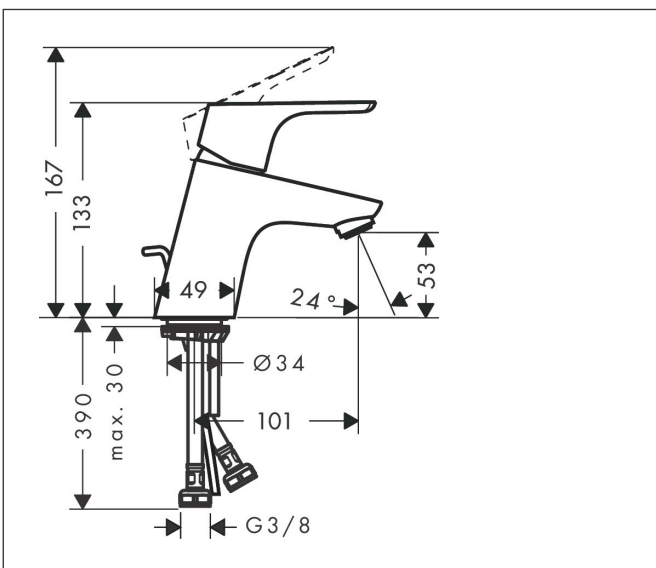

Brand hansgrohe
 Art. Name **Focus** Single lever basin mixer 70 with pop-up waste set
 Art. Nr. 31730000
 Surface Chrome

Product picture

Features

- consists of: single lever basin mixer, waste set
- ComfortZone: 70
- projection: 101 mm
- spout height: 53 mm
- handle variant: lever handle
- spray type: normal spray
- maximum flow rate at 3 bar: 5 l/min
- ceramic cartridge
- temperature limitation adjustable
- suitable for continuous flow water heaters
- pop-up waste set G 1 1/4
- material waste set: metal
- connection type: G 3/8 hose connections
- connection dimension: DN15
- EU taxonomy: max. 6 l/min - Substantial Contribution (SC) possible

Drawing

Technology

Certificates

Brand hansgrohe
 Art. Name **Focus** Single lever basin mixer 70 with pop-up waste set
 Art. Nr. 31730000
 Surface Chrome

Flow chart