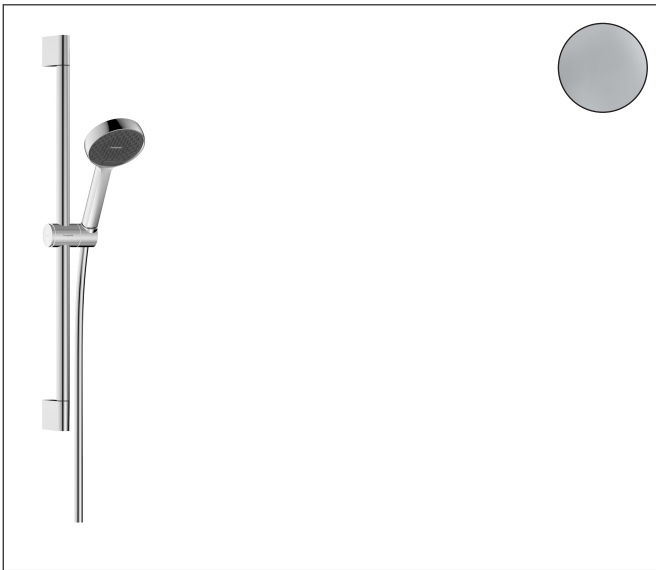

Brand hansgrohe
 Art. Name **Activera Select S** Shower set 95 2jet EcoSmart with shower bar 65 cm
 Art. Nr. 28044000
 Surface Chrome

Product picture

Drawing

Features

- consists of: slider, shower bar, shower hose, hand shower
- shower head size: 95 mm
- spray type: Rain, ImpactRain
- convenient spray selection via Select button
- FlexPower: nozzles automatically adjust to water pressure by opening and closing
- QuickClean+: avoid limescale deposits thanks to the elasticity of the nozzles
- flow regulator: 8 l/min (with possible tolerances -20 %)
- flow rate Rain spray at 3 bar: 7,2 l/min
- flow rate ImpactRain spray at 3 bar: 6,5 l/min
- maximum flow rate at 3 bar: 7,2 l/min
- minimum flow pressure: 0,5 bar
- EasySplit: simplified repair of the product
- slider rotatable on the pipe for left or right operation
- height-adjustable slider with locking push-button slider
- slider with locking mechanism
- wall supports made of plastic
- profile pipe: round
- pipe length: 669 mm
- shower bar diameter: 22 mm
- drilling distance: 625 mm
- shower hose with conical nut on both ends
- pivot connector prevents hose from tangling
- rinseable filter washer

Technology

Spray Types

Brand hansgrohe
 Art. Name **Activera Select S** Shower set 95 2jet EcoSmart with shower bar 65 cm
 Art. Nr. 28044000
 Surface Chrome

Flow chart

The consumption was measured in combination with the appropriate fittings (thermostat/mixer/in-wall valve) to reflect actual application in practice.