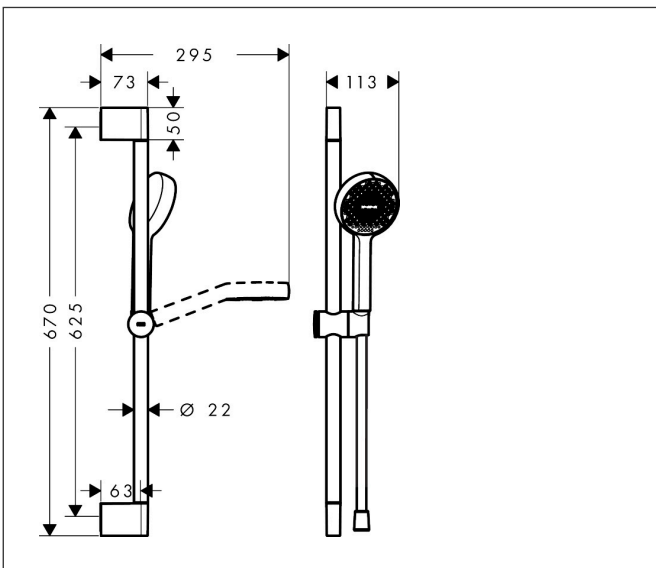

Brand hansgrohe
 Art. Name **Activera Select S** Shower set 95 2jet EcoSmart with shower bar 65 cm
 Art. Nr. 28044000
 Surface Chrome

Product picture

Drawing

Features

- consists of: slider, shower bar, shower hose, hand shower
- shower head size: 95 mm
- spray type: Rain, ImpactRain
- convenient spray selection via Select button
- FlexPower: nozzles automatically adjust to water pressure by opening and closing
- QuickClean+: avoid limescale deposits thanks to the elasticity of the nozzles
- flow regulator: 8 l/min (with possible tolerances -20 %)
- flow rate Rain spray at 3 bar: 7,2 l/min
- flow rate ImpactRain spray at 3 bar: 6,5 l/min
- maximum flow rate at 3 bar: 7,2 l/min
- minimum flow pressure: 0,5 bar
- EasySplit: simplified repair of the product
- slider rotatable on the pipe for left or right operation
- height-adjustable slider with locking push-button slider
- slider with locking mechanism
- wall supports made of plastic
- profile pipe: round
- pipe length: 669 mm
- shower bar diameter: 22 mm
- drilling distance: 625 mm
- shower hose with conical nut on both ends
- pivot connector prevents hose from tangling
- rinseable filter washer

Technology

Spray Types

Brand hansgrohe
 Art. Name **Activera Select S** Shower set 95 2jet EcoSmart with shower bar 65 cm
 Art. Nr. 28044000
 Surface Chrome

Flow chart

The consumption was measured in combination with the appropriate fittings (thermostat/mixer/in-wall valve) to reflect actual application in practice.