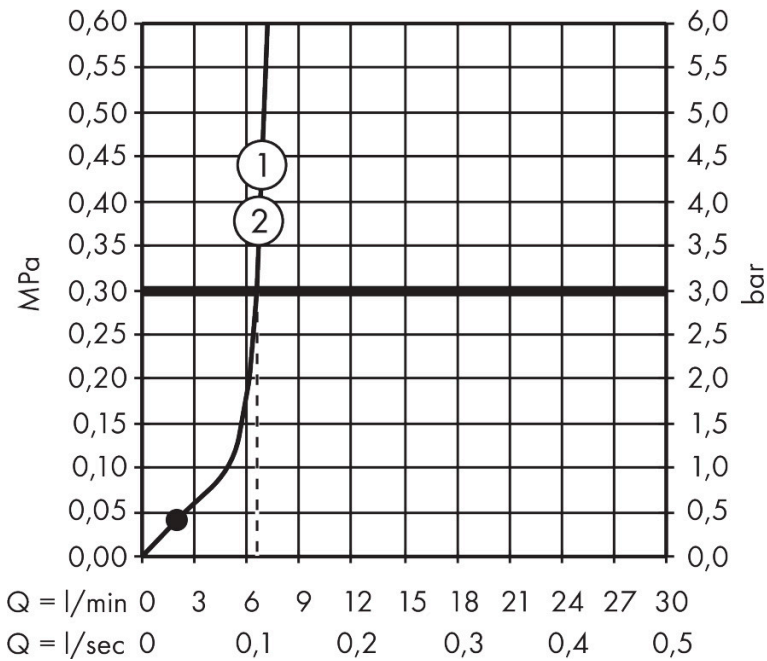

Brand hansgrohe
 Art. Name **Activera Select S** Shower set 95 2jet EcoSmart with shower bar 65 cm
 Art. Nr. 28044000
 Surface Chrome

Product picture

Drawing

Features

- consists of: slider, shower bar, shower hose, hand shower
- shower head size: 95 mm
- spray type: Rain, ImpactRain
- convenient spray selection via Select button
- FlexPower: nozzles automatically adjust to water pressure by opening and closing
- QuickClean+: avoid limescale deposits thanks to the elasticity of the nozzles
- flow regulator: 8 l/min (with possible tolerances -20 %)
- flow rate Rain spray at 3 bar: 7,2 l/min
- flow rate ImpactRain spray at 3 bar: 6,5 l/min
- maximum flow rate at 3 bar: 7,2 l/min
- minimum flow pressure: 0,5 bar
- EasySplit: simplified repair of the product
- slider rotatable on the pipe for left or right operation
- height-adjustable slider with locking push-button slider
- slider with locking mechanism
- wall supports made of plastic
- profile pipe: round
- pipe length: 669 mm
- shower bar diameter: 22 mm
- drilling distance: 625 mm
- shower hose with conical nut on both ends
- pivot connector prevents hose from tangling
- rinseable filter washer

Technology

Spray Types

Brand hansgrohe
 Art. Name **Activera Select S** Shower set 95 2jet EcoSmart with shower bar 65 cm
 Art. Nr. 28044000
 Surface Chrome

Flow chart

The consumption was measured in combination with the appropriate fittings (thermostat/mixer/in-wall valve) to reflect actual application in practice.