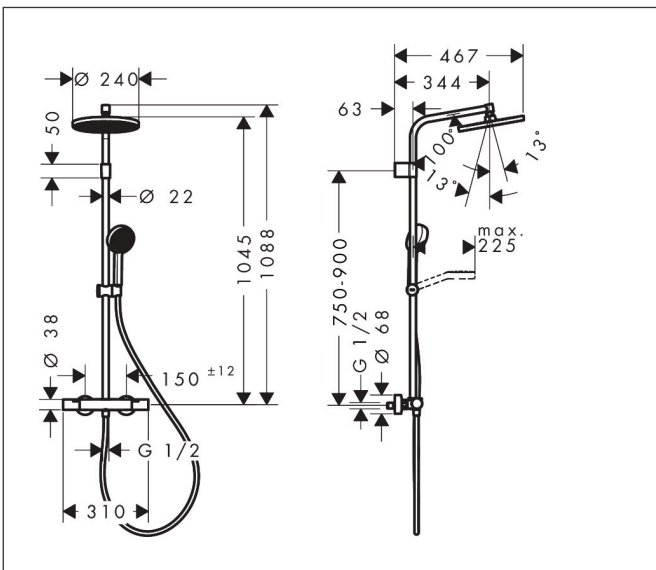

Brand hansgrohe  
 Art. Name **Activera S** Showerpipe 240 1jet EcoSmart mit Ecostat Fine Varia  
 Art. Nr. 28078000  
 Surface Chrome

## Features

- consists of: overhead shower, hand shower, shower thermostat, shower bar, slider, shower hose
- overhead shower Activera S 240 1jet
- shower head size overhead shower: 240 mm
- spray type overhead shower: Rain
- spray disc surface: graphite
- removable shower head
- flow regulator: 8 l/min (with possible tolerances -20 %)
- spray type hand shower: Rain, ImpactRain
- flow rate of hand shower at 3 bar: 7,8 l/min
- maximum flow rate for Showerpipe at 3 bar: 8 l/min
- minimum flow pressure: 0,5 bar
- max. operating pressure: 10 bar
- FlexPower: nozzles automatically adjust to water pressure by opening and closing
- convenient spray selection via Select button on the hand shower
- QuickClean+: avoid limescale deposits thanks to the elasticity of the nozzles
- ball-joint: overhead shower angle adjustable
- height-adjustable slider with locking push-button slider
- slider rotatable on the pipe for left or right operation
- shower arm length overhead shower: 344 mm
- thermostat Ecostat Fine
- SafetyStop at 40 °C

## Flow chart

Brand hansgrohe  
 Art. Name **Activera S** Showerpipe 240 1jet EcoSmart mit Ecostat Fine Varia  
 Art. Nr. 28078000  
 Surface Chrome

## Installation examples

**i** Dimensions may vary due to ceramic tolerances related to the production process.