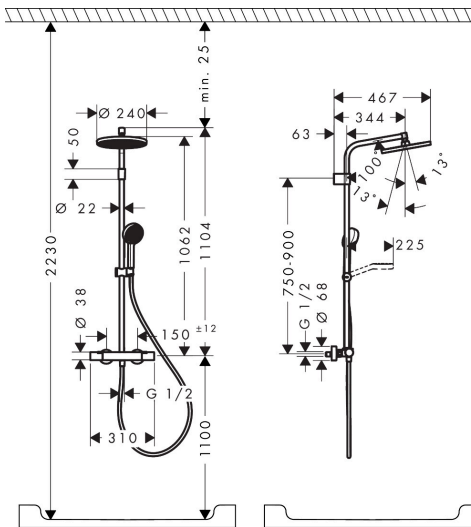

## Features

- consists of: overhead shower, hand shower, shower thermostat, shower bar, slider, shower hose
- overhead shower Activera S 240 1jet
- shower head size overhead shower: 240 mm
- spray type overhead shower: Rain
- spray disc surface: graphite
- removable shower head
- flow regulator: 8 l/min (with possible tolerances -20 %)
- spray type hand shower: Rain, ImpactRain
- flow rate of hand shower at 3 bar: 7,8 l/min
- maximum flow rate for Showerpipe at 3 bar: 8 l/min
- minimum flow pressure: 0,5 bar
- max. operating pressure: 10 bar
- FlexPower: nozzles automatically adjust to water pressure by opening and closing
- convenient spray selection via Select button on the hand shower
- QuickClean+: avoid limescale deposits thanks to the elasticity of the nozzles
- ball-joint: overhead shower angle adjustable
- height-adjustable slider with locking push-button slider
- slider rotatable on the pipe for left or right operation
- shower arm length overhead shower: 344 mm
- thermostat Ecostat Fine
- SafetyStop at 40 °C

## Spray Types

Brand hansgrohe  
 Art. Name **Activera S** Showerpipe 240 1jet EcoSmart mit Ecostat Fine Varia  
 Art. Nr. 28078000  
 Surface Chrome

## Flow chart

Brand hansgrohe  
 Art. Name **Activera S** Showerpipe 240 1jet EcoSmart mit Ecostat Fine Varia  
 Art. Nr. 28078000  
 Surface Chrome

## Installation examples

**i** Dimensions may vary due to ceramic tolerances related to the production process.