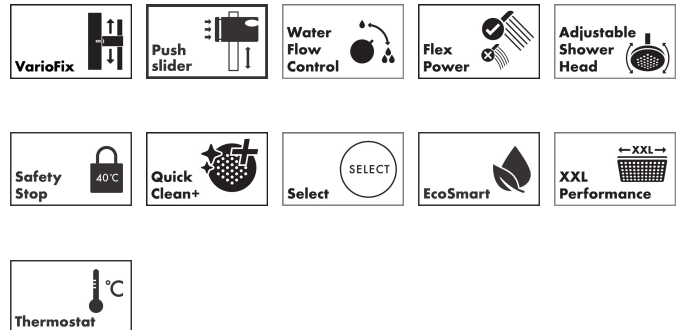

Technology