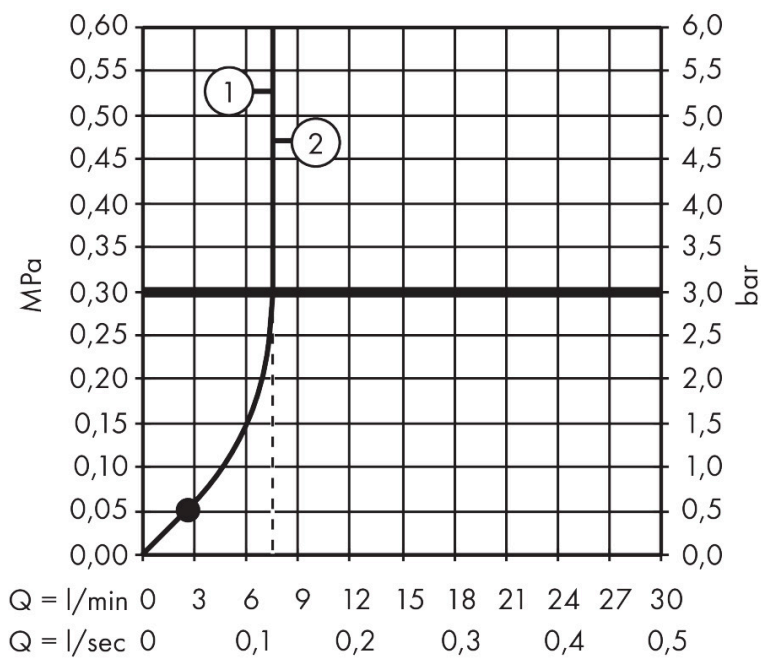

Brand hansgrohe
Art. Name **Activera S** Showerpipe 240 1jet EcoSmart mit Ecostat Fine Varia
Art. Nr. 28078000
Surface Chrome

Flow chart